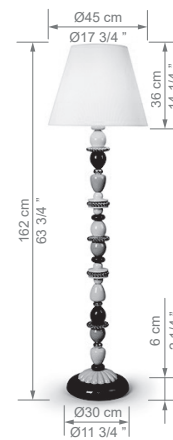

Product name:	Firefly floor lamp (pink-gold)
---------------	---------------------------------------

PHYSICAL CHARACTERISTICS

General measures (cm):	162 x 45 x 45 cm (Height x Length x Width)
General measures (inch):	63 3/4 x 17 3/4 x 17 3/4" (Height x Length x Width)
Max. Height:	162 cm - 63 3/4"
Min. Height:	162 cm - 63 3/4"
Standard Height:	162 cm - 63 3/4"
Cable / Chain Length:	180 cm - 70 3/4"
Color cable:	Black Textil (CE), Black Textil (UK), Black Textil (US), Black Textil (JP), Black (CCC)
Net weight:	9,50 kg - 20,95 lb
Materials:	Porcelain, metal, wood, fabric
Support method:	Base
Support measures:	Ø30 x 6 cm - Ø11 3/4 x 2 1/4"
Support material:	Wood
Support color:	Black
Accessory type:	Lampshade
Accessory measures:	Ø45 x 36 cm - Ø17 3/4 x 14 1/4"
Accessory material:	Fabric
Accessory color:	White Pleated

PACKAGING CHARACTERISTICS

Quantity boxes:	2
Measure box:	(1) 0,42 x 1,6 x 0,35 m - 16 1/2 x 63 x 13 3/4" (2) 0,38 x 0,48 x 0,48m - 15 x 19 x 19"
Volume box:	(1) 0,24 m ³ - 8,31 ft ³ (2) 0,88 m ³ - 30,92 ft ³
Weight box:	(1) 13,00 kg - 28,66 lb (2) 1,40 kg - 3,09 lb
Total Weight:	14,40 kg - 31,75 lb