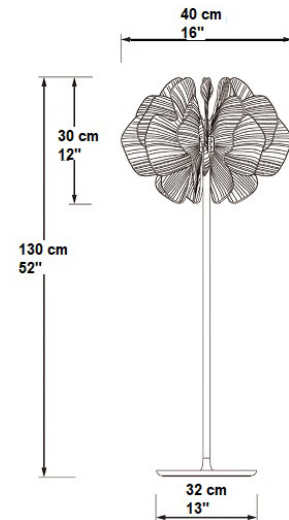

### ELECTRICAL CHARACTERISTICS

Max. Power:	40 W
Certifications and Marks:	CE (Yes), UKCA (Yes), UL (Yes), NOM (Yes), PSE (No), CCC (...)
Lampholder/LED:	LED - Integrated Led
<b>CE:</b>	40 W integrated LED 220 - 240 V 50/60 Hz
<b>UK:</b>	40 W integrated LED 220 - 240 V 50/60 Hz
<b>US:</b>	40 W integrated LED 100 - 125 V 50/60 Hz
<b>JP:</b>	40 W integrated LED 100 - 125 V 50/60 Hz
<b>CCC:</b>	40 W integrated LED 220 - 240 V 50/60 Hz
Bulb Limitations:	-
Class:	II
Regulation mode:	Dimmable LED (Floor - dimmer 10-100%)
Regulation included:	Dimmer included
USB Charge:	No
LED characteristics (LED only):	2700K - 105 lm/W
Energy efficiency (LED only):	E
Risk group (LED only):	GR1
Others:	-

### PHYSICAL CHARACTERISTICS

General measures (cm):	130 x 40 x 40 cm (Height x Length x Width)
General measures (inch):	51 1/4 x 15 3/4 x 15 3/4" (Height x Length x Width)
Max. Height:	130 cm - 51 1/4"
Min. Height:	130 cm - 51 1/4"
Standard Height:	130 cm - 51 1/4"
Cable / Chain Length:	180 cm - 70 3/4"
Color cable:	Clear + Black (CE), Clear + Black (UK), Clear + Black (US), Clear + Black (JP), Clear + Black (CCC)
Net weight:	14,10 kg - 31,09 lb
Materials:	Porcelain, aluminum
Support method:	Floor base
Support measures:	Ø32 cm - Ø12 1/2"
Support material:	Aluminum
Support color:	Aluminum
Accessory type:	-
Accessory measures:	-
Accessory material:	-
Accessory color:	-

### PACKAGING CHARACTERISTICS

Quantity boxes:	1
Measure box:	(1) 0,55 x 0,56 x 1,57 m - 21 1/2 x 22 1/4 x 61 3/4" (2) -
Volume box:	(1) 0,48 m <sup>3</sup> - 17,05 ft <sup>3</sup> (2) -
Weight box:	(1) 21,70 kg - 47,84 lb (2) -
Total Weight:	21,70 kg - 47,84 lb