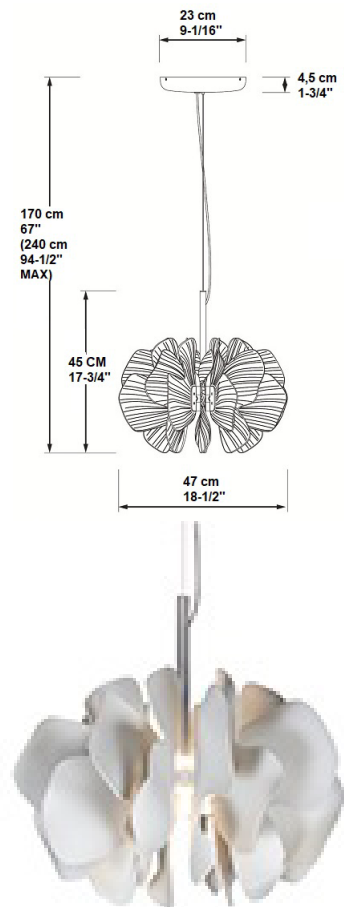

GENERAL

LED

IP20

Product name:	Nightbloom hang.lamp 40cm (white)
Collection:	Nightbloom
Mounting:	Hanging lamp
Finish:	White
IP:	20
Use:	Indoor
Environment:	Marcel Wanders in partnership with Lladró is announcing the launch of a collection of porcelain lamps that will shine wherever it is placed in a room. Nightbloom is a collection inspired by the way the petals of a flower dance lightly in the breeze.
Installation and assembly:	Follow instructions of the installation guide
Care:	The luminaires require only a light dusting with a soft or microfiber cloth. Dust and polish the bulbs with that soft cloth before dusting the luminaire itself. Clean the porcelain parts in warm, soapy water. For non-porcelain components use only dry soft cloth. Do not use chemicals.

Product name: **Nightbloom hang.lamp 40cm (white)**

PHYSICAL CHARACTERISTICS

General measures (cm):	45 x 47 x 47 cm (Height x Length x Width)
General measures (inch):	17 3/4 x 18 1/2 x 18 1/2" (Height x Length x Width)
Max. Height:	270 cm - 106 1/4"
Min. Height:	55 cm - 21 3/4"
Standard Height:	170 cm - 67"
Cable / Chain Length:	270 cm - 106 1/4"
Color cable:	Clear (CE), Clear (UK), Clear (US), Clear (JP), Clear (CCC)
Net weight:	7,66 kg - 16,89 lb
Materials:	Porcelain, aluminum
Support method:	Canopy
Support measures:	Ø23 x 4,5 cm - Ø9 x 1 3/4"
Support material:	Aluminum
Support color:	Aluminum
Accessory type:	-
Accessory measures:	-
Accessory material:	-
Accessory color:	-