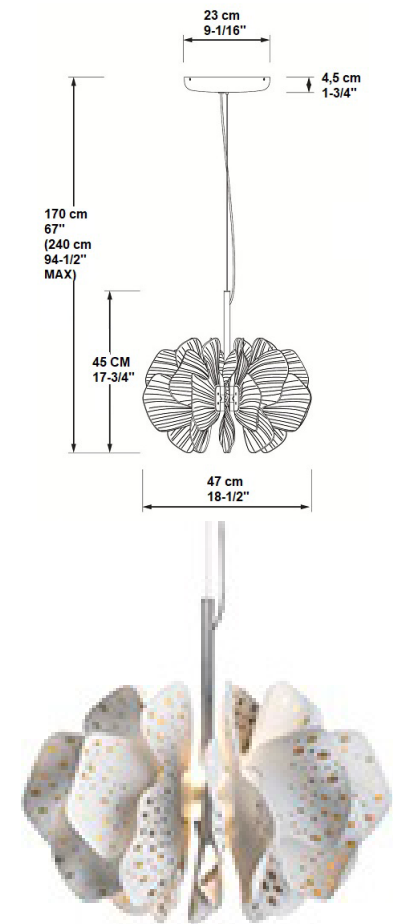

Product name: **Nightbloom hang.lamp 40cm (white)**

PHYSICAL CHARACTERISTICS

General measures (cm):	45 x 47 x 47 cm (Height x Length x Width)
General measures (inch):	17 3/4 x 18 1/2 x 18 1/2" (Height x Length x Width)
Max. Height:	270 cm - 106 1/4"
Min. Height:	55 cm - 21 3/4"
Standard Height:	170 cm - 67"
Cable / Chain Length:	270 cm - 106 1/4"
Color cable:	Clear (CE), Clear (UK), Clear (US), Clear (JP), Clear (CCC)
Net weight:	7,66 kg - 16,89 lb
Materials:	Porcelain, aluminum
Support method:	Canopy
Support measures:	Ø23 x 4,5 cm - Ø9 x 1 3/4"
Support material:	Aluminum
Support color:	Aluminum
Accessory type:	-
Accessory measures:	-
Accessory material:	-
Accessory color:	-

Product name:	Nightbloom hanging lamp 40cm (white-gold)
---------------	--

PHYSICAL CHARACTERISTICS

General measures (cm):	45 x 47 x 47 cm (Height x Length x Width)
General measures (inch):	17 3/4 x 18 1/2 x 18 1/2" (Height x Length x Width)
Max. Height:	270 cm - 106 1/4"
Min. Height:	55 cm - 21 3/4"
Standard Height:	170 cm - 67"
Cable / Chain Length:	270 cm - 106 1/4"
Color cable:	Clear (CE), Clear (UK), Clear (US), Clear (JP), Clear (CCC)
Net weight:	7,66 kg - 16,89 lb
Materials:	Porcelain, aluminum
Support method:	Canopy
Support measures:	Ø23 x 4,5 cm - Ø9 x 1 3/4"
Support material:	Aluminum
Support color:	Aluminum
Accessory type:	-
Accessory measures:	-
Accessory material:	-
Accessory color:	-