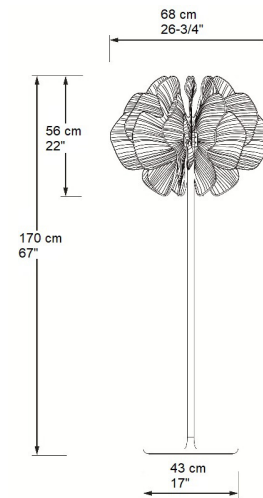

PHYSICAL CHARACTERISTICS

General measures (cm):	170 x 68 x 68 cm (Height x Length x Width)
General measures (inch):	67 x 26 3/4 x 26 3/4" (Height x Length x Width)
Max. Height:	170 cm - 67"
Min. Height:	170 cm - 67"
Standard Height:	170 cm - 67"
Cable / Chain Length:	180 cm - 70 3/4"
Color cable:	Clear + Black (CE), Clear + Black (UK), Clear + Black (US), Clear + Black (JP), Clear + Black (CCC)
Net weight:	36,00 kg - 79,38 lb
Materials:	Porcelain, aluminum
Support method:	Floor base
Support measures:	Ø43 cm - Ø17"
Support material:	Aluminum
Support color:	Aluminum
Accessory type:	-
Accessory measures:	-
Accessory material:	-
Accessory color:	-

PACKAGING CHARACTERISTICS

Quantity boxes:	1
Measure box:	(1) 0,83 x 0,85 x 1,95 m - 32 3/4 x 33 1/2 x 76 3/4" (2) -
Volume box:	(1) 1,38 m ³ - 48,58 ft ³ (2) -
Weight box:	(1) 86,00 kg - 189,60 lb (2) -
Total Weight:	86,00 kg - 189,60 lb

Product name: **Nightbloom floor lamp (white-gold)**

PHYSICAL CHARACTERISTICS

General measures (cm):	170 x 68 x 68 cm (Height x Length x Width)
General measures (inch):	67 x 26 3/4 x 26 3/4" (Height x Length x Width)
Max. Height:	170 cm - 67"
Min. Height:	170 cm - 67"
Standard Height:	170 cm - 67"
Cable / Chain Length:	180 cm - 70 3/4"
Color cable:	Clear + Black (CE), Clear + Black (UK), Clear + Black (US), Clear + Black (JP), Clear + Black (CCC)
Net weight:	36,00 kg - 79,38 lb
Materials:	Porcelain, aluminum
Support method:	Floor base
Support measures:	Ø43 cm - Ø17"
Support material:	Aluminum
Support color:	Aluminum
Accessory type:	-
Accessory measures:	-
Accessory material:	-
Accessory color:	-