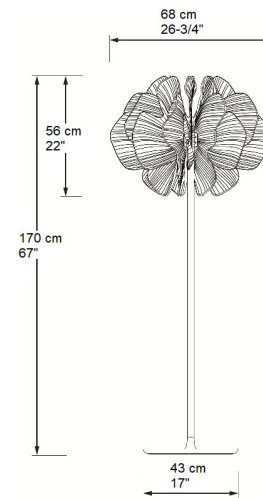

PHYSICAL CHARACTERISTICS

General measures (cm):	170 x 68 x 68 cm (Height x Length x Width)
General measures (inch):	67 x 26 3/4 x 26 3/4" (Height x Length x Width)
Max. Height:	170 cm - 67"
Min. Height:	170 cm - 67"
Standard Height:	170 cm - 67"
Cable / Chain Length:	180 cm - 70 3/4"
Color cable:	Clear + Black (CE), Clear + Black (UK), Clear + Black (US), Clear + Black (JP), Clear + Black (CCC)
Net weight:	36,00 kg - 79,38 lb
Materials:	Porcelain, aluminum
Support method:	Floor base
Support measures:	Ø43 cm - Ø17"
Support material:	Aluminum
Support color:	Aluminum
Accessory type:	-
Accessory measures:	-
Accessory material:	-
Accessory color:	-

PACKAGING CHARACTERISTICS

Quantity boxes:	1
Measure box:	(1) 0,83 x 0,85 x 1,95 m - 32 3/4 x 33 1/2 x 76 3/4" (2) -
Volume box:	(1) 1,38 m ³ - 48,58 ft ³ (2) -
Weight box:	(1) 86,00 kg - 189,60 lb (2) -
Total Weight:	86,00 kg - 189,60 lb

Product name: **Nightbloom floor lamp (white-gold)**

PHYSICAL CHARACTERISTICS

General measures (cm):	170 x 68 x 68 cm (Height x Length x Width)
General measures (inch):	67 x 26 3/4 x 26 3/4" (Height x Length x Width)
Max. Height:	170 cm - 67"
Min. Height:	170 cm - 67"
Standard Height:	170 cm - 67"
Cable / Chain Length:	180 cm - 70 3/4"
Color cable:	Clear + Black (CE), Clear + Black (UK), Clear + Black (US), Clear + Black (JP), Clear + Black (CCC)
Net weight:	36,00 kg - 79,38 lb
Materials:	Porcelain, aluminum
Support method:	Floor base
Support measures:	Ø43 cm - Ø17"
Support material:	Aluminum
Support color:	Aluminum
Accessory type:	-
Accessory measures:	-
Accessory material:	-
Accessory color:	-