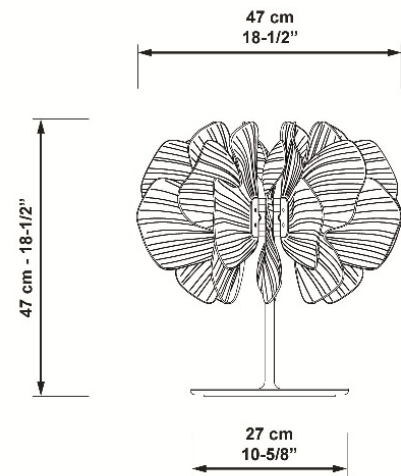

Product name:	Nightbloom table lamp (white)
---------------	--------------------------------------

PHYSICAL CHARACTERISTICS

General measures (cm):	47 x 47 x 47 cm (Height x Length x Width)
General measures (inch):	18 1/2 x 18 1/2 x 18 1/2" (Height x Length x Width)
Max. Height:	47 cm - 18 1/2"
Min. Height:	47 cm - 18 1/2"
Standard Height:	47 cm - 18 1/2"
Cable / Chain Length:	180 cm - 70 3/4"
Color cable:	Clear + Black (CE), Clear + Black (UK), Clear + Black (US), Clear + Black (JP), Clear + Black (CCC)
Net weight:	9,10 kg - 20,07 lb
Materials:	Porcelain, aluminum
Support method:	Table base
Support measures:	Ø27 cm - Ø10 3/4"
Support material:	Aluminum
Support color:	Aluminum
Accessory type:	-
Accessory measures:	-
Accessory material:	-
Accessory color:	-

PACKAGING CHARACTERISTICS

Quantity boxes:	1
Measure box:	(1) 0,58 x 0,58 x 0,79 m - 23 x 23 x 31" (2) -
Volume box:	(1) 0,27 m³ - 9,44 ft³ (2) -
Weight box:	(1) 13,20 kg - 29,10 lb (2) -
Total Weight:	13,20 kg - 29,10 lb

Product name:	Nightbloom table lamp (white-gold)
---------------	---

PHYSICAL CHARACTERISTICS

General measures (cm):	47 x 47 x 47 cm (Height x Length x Width)
General measures (inch):	18 1/2 x 18 1/2 x 18 1/2" (Height x Length x Width)
Max. Height:	47 cm - 18 1/2"
Min. Height:	47 cm - 18 1/2"
Standard Height:	47 cm - 18 1/2"
Cable / Chain Length:	180 cm - 70 3/4"
Color cable:	Clear + Black (CE), Clear + Black (UK), Clear + Black (US), Clear + Black (JP), Clear + Black (CCC)
Net weight:	9,10 kg - 20,07 lb
Materials:	Porcelain, aluminum
Support method:	Table base
Support measures:	Ø27 cm - Ø10 3/4"
Support material:	Aluminum
Support color:	Aluminum
Accessory type:	-
Accessory measures:	-
Accessory material:	-
Accessory color:	-