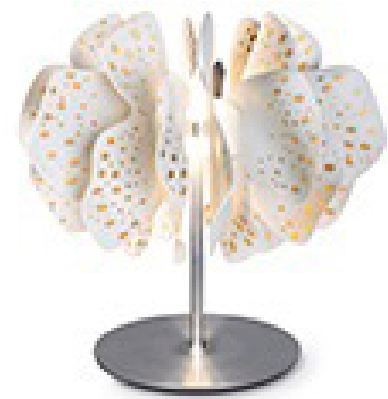

GENERAL

LED

IP20

Product name:	Nightbloom table lamp (white-gold)
Collection:	Nightbloom
Mounting:	Table lamp
Finish:	White Gold
IP:	20
Use:	Indoor
Environment:	Marcel Wanders in partnership with Lladró is announcing the launch of a collection of porcelain lamps that will shine wherever it is placed in a room. Nightbloom is a collection inspired by the way the petals of a flower dance lightly in the breeze.
Installation and assembly:	Follow instructions of the installation guide
Care:	The luminaires require only a light dusting with a soft or microfiber cloth. Dust and polish the bulbs with that soft cloth before dusting the luminaire itself. Clean the porcelain parts in warm, soapy water. For non-porcelain components use only dry soft cloth. Do not use chemicals.

Product name:	Nightbloom table lamp (white-gold)
---------------	---

PHYSICAL CHARACTERISTICS

General measures (cm):	47 x 47 x 47 cm (Height x Length x Width)
General measures (inch):	18 1/2 x 18 1/2 x 18 1/2" (Height x Length x Width)
Max. Height:	47 cm - 18 1/2"
Min. Height:	47 cm - 18 1/2"
Standard Height:	47 cm - 18 1/2"
Cable / Chain Length:	180 cm - 70 3/4"
Color cable:	Clear + Black (CE), Clear + Black (UK), Clear + Black (US), Clear + Black (JP), Clear + Black (CCC)
Net weight:	9,10 kg - 20,07 lb
Materials:	Porcelain, aluminum
Support method:	Table base
Support measures:	Ø27 cm - Ø10 3/4"
Support material:	Aluminum
Support color:	Aluminum
Accessory type:	-
Accessory measures:	-
Accessory material:	-
Accessory color:	-