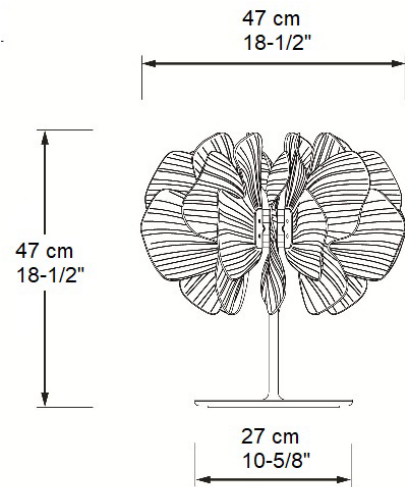

Product name:	Nightbloom table lamp (white)
---------------	--------------------------------------

PHYSICAL CHARACTERISTICS

General measures (cm):	47 x 47 x 47 cm (Height x Length x Width)
General measures (inch):	18 1/2 x 18 1/2 x 18 1/2" (Height x Length x Width)
Max. Height:	47 cm - 18 1/2"
Min. Height:	47 cm - 18 1/2"
Standard Height:	47 cm - 18 1/2"
Cable / Chain Length:	180 cm - 70 3/4"
Color cable:	Clear + Black (CE), Clear + Black (UK), Clear + Black (US), Clear + Black (JP), Clear + Black (CCC)
Net weight:	9,10 kg - 20,07 lb
Materials:	Porcelain, aluminum
Support method:	Table base
Support measures:	Ø27 cm - Ø10 3/4"
Support material:	Aluminum
Support color:	Aluminum
Accessory type:	-
Accessory measures:	-
Accessory material:	-
Accessory color:	-

PACKAGING CHARACTERISTICS

Quantity boxes:	1
Measure box:	(1) 0,58 x 0,58 x 0,79 m - 23 x 23 x 31" (2) -
Volume box:	(1) 0,27 m³ - 9,44 ft³ (2) -
Weight box:	(1) 13,20 kg - 29,10 lb (2) -
Total Weight:	13,20 kg - 29,10 lb

Product name:	Nightbloom table lamp (white-gold)
---------------	---

PHYSICAL CHARACTERISTICS

General measures (cm):	47 x 47 x 47 cm (Height x Length x Width)
General measures (inch):	18 1/2 x 18 1/2 x 18 1/2" (Height x Length x Width)
Max. Height:	47 cm - 18 1/2"
Min. Height:	47 cm - 18 1/2"
Standard Height:	47 cm - 18 1/2"
Cable / Chain Length:	180 cm - 70 3/4"
Color cable:	Clear + Black (CE), Clear + Black (UK), Clear + Black (US), Clear + Black (JP), Clear + Black (CCC)
Net weight:	9,10 kg - 20,07 lb
Materials:	Porcelain, aluminum
Support method:	Table base
Support measures:	Ø27 cm - Ø10 3/4"
Support material:	Aluminum
Support color:	Aluminum
Accessory type:	-
Accessory measures:	-
Accessory material:	-
Accessory color:	-