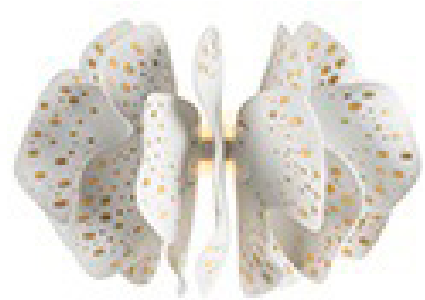

CE: (Europe) 220-240V - 50/60Hz	SKU: 01024027	EAN: 737859240270
UK: (United Kingdom) 220-240V - 50/60Hz	SKU: 01024027	EAN: 737859240270
US: (United States and Canada) 110-120V - 50/60Hz	SKU: 01024028	EAN: 737859240287
JP: (Japan) 110-120V - 50/60Hz	SKU: 01024029	EAN: 737859240294
CCC: (China) 220-240V - 50/60Hz	SKU:	EAN:
Product name:	Nightbloom wall light (white-gold)	

PHYSICAL CHARACTERISTICS

General measures (cm):	29 x 47 x 33 cm (Height x Length x Width)
General measures (inch):	11 1/2 x 18 1/2 x 13" (Height x Length x Width)
Max. Height:	29 cm - 11 1/2"
Min. Height:	29 cm - 11 1/2"
Standard Height:	29 cm - 11 1/2"
Cable / Chain Length:	-
Color cable:	- (CE), - (UK), - (US), - (JP), - (CCC)
Net weight:	5,50 kg - 12,13 lb
Materials:	Porcelain, aluminum
Support method:	Wall base
Support measures:	Ø13 x 1,5 cm - Ø5 x 1/2"
Support material:	Aluminum
Support color:	Aluminum
Accessory type:	-
Accessory measures:	-
Accessory material:	-
Accessory color:	-

PACKAGING CHARACTERISTICS

Quantity boxes:	1
Measure box:	(1) 0,48 x 0,46 x 0,57 m - 18 3/4 x 18 1/4 x 22 1/4" (2) -
Volume box:	(1) 0,13 m³ - 4,43 ft³ (2) -
Weight box:	(1) 7,20 kg - 15,87 lb (2) -
Total Weight:	7,20 kg - 15,87 lb