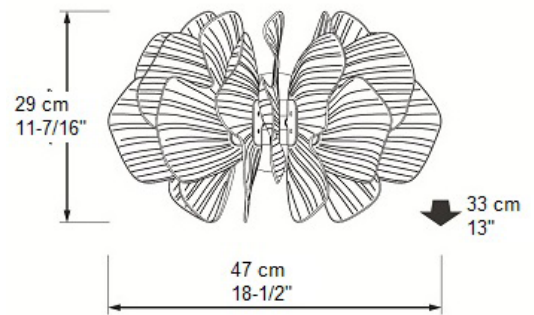

Product name:	Nightbloom wall light (white)
---------------	--------------------------------------

PHYSICAL CHARACTERISTICS

General measures (cm):	29 x 47 x 33 cm (Height x Length x Width)
General measures (inch):	11 1/2 x 18 1/2 x 13" (Height x Length x Width)
Max. Height:	29 cm - 11 1/2"
Min. Height:	29 cm - 11 1/2"
Standard Height:	29 cm - 11 1/2"
Cable / Chain Length:	-
Color cable:	- (CE), - (UK), - (US), - (JP), - (CCC)
Net weight:	5,50 kg - 12,13 lb
Materials:	Porcelain, aluminum
Support method:	Wall base
Support measures:	Ø13 x 1,5 cm - Ø5 x 1/2"
Support material:	Aluminum
Support color:	Aluminum
Accessory type:	-
Accessory measures:	-
Accessory material:	-
Accessory color:	-

PACKAGING CHARACTERISTICS

Quantity boxes:	1
Measure box:	(1) 0,48 x 0,46 x 0,57 m - 18 3/4 x 18 1/4 x 22 1/4" (2) -
Volume box:	(1) 0,13 m³ - 4,43 ft³ (2) -
Weight box:	(1) 7,20 kg - 15,87 lb (2) -
Total Weight:	7,20 kg - 15,87 lb

PHYSICAL CHARACTERISTICS

General measures (cm):	29 x 47 x 33 cm (Height x Length x Width)
General measures (inch):	11 1/2 x 18 1/2 x 13" (Height x Length x Width)
Max. Height:	29 cm - 11 1/2"
Min. Height:	29 cm - 11 1/2"
Standard Height:	29 cm - 11 1/2"
Cable / Chain Length:	-
Color cable:	- (CE), - (UK), - (US), - (JP), - (CCC)
Net weight:	5,50 kg - 12,13 lb
Materials:	Porcelain, aluminum
Support method:	Wall base
Support measures:	Ø13 x 1,5 cm - Ø5 x 1/2"
Support material:	Aluminum
Support color:	Aluminum
Accessory type:	-
Accessory measures:	-
Accessory material:	-
Accessory color:	-