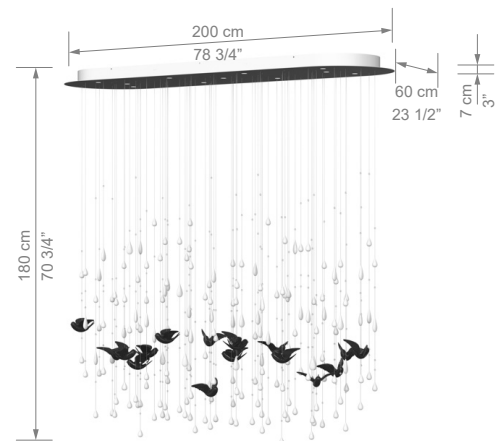

GENERAL

LED

IP20

Product name:	Iguazu Chandelier 200cm
Collection:	IGUAZÚ
Mounting:	Chandelier
Finish:	White
IP:	20
Use:	Indoor
Environment:	
Installation and assembly:	Follow instructions of the installation guide
Care:	The luminaires require only a light dusting with a soft or microfiber cloth. Dust and polish the bulbs with that soft cloth before dusting the luminaire itself. Clean the porcelain parts in warm, soapy water. For non-porcelain components use only dry soft cloth. Do not use chemicals.

ELECTRICAL CHARACTERISTICS

Max. Power:	11 x 3W (33W)		
Certifications and Marks:	CE (No), UKCA (No), UL (No), NOM (No), PSE (No), CCC (No)		
Lampholder/LED:	LED - Integrated Led		
CE:	11 x 3W (33W) integrated LED	220 - 240 V	50/60 Hz
UK:	11 x 3W (33W) integrated LED	220 - 240 V	50/60 Hz
US:	11 x 3W (33W) integrated LED	100 - 125 V	50/60 Hz
JP:	11 x 3W (33W) integrated LED	100 - 125 V	50/60 Hz
CCC:	11 x 3W (33W) integrated LED	220 - 240 V	50/60 Hz
Bulb Limitations:	-		
Class:	I		
Regulation mode:	DALI		
Regulation included:	Dimmer included		
USB Charge:	No		
LED characteristics (LED only):	3000K - 82lm/W (2706lm)		
Energy efficiency (LED only):	F		
Risk group (LED only):	GR1		
Others:			

PHYSICAL CHARACTERISTICS

General measures (cm):	180 x 60 x 200 cm (Height x Length x Width)
General measures (inch):	70 3/4 x 23 1/2 x 78 3/4" (Height x Length x Width)
Max. Height:	180 cm - 70 3/4"
Min. Height:	180 cm - 70 3/4"
Standard Height:	180 cm - 70 3/4"
Cable / Chain Length:	180 cm - 70 3/4"
Color cable:	Gold (CE), Gold (UK), Gold (US), Gold (JP), Gold (CCC)
Net weight:	47,20 kg - 104,08 lb
Materials:	Porcelain, metal, glass
Support method:	Canopy
Support measures:	200 x 60 x 7,5 cm - 78 3/4 x 23 1/2 x 3"
Support material:	Iron
Support color:	White
Accessory type:	-
Accessory measures:	-
Accessory material:	-
Accessory color:	-