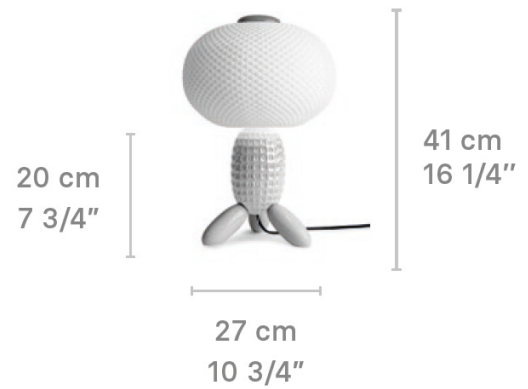

ELECTRICAL CHARACTERISTICS

Max. Power:	1 x 15W LED (15W)					
Certifications and Marks:	CE (Yes), UKCA (Yes), UL (Yes), NOM (No), PSE (No), CCC (No)					
Lampholder/LED:	Lampholder - Bulb not included					
	CE:	E27	1 x E27 Max. 15W LED	220/240 VAC	50/60 Hz	Plug Type C
	UK:	E27	1 x E27 Max. 15W LED	220/240 VAC	50/60 Hz	Plug Type G
	US:	E26	1 x E26 Max. 15W LED	100/125 VAC	50/60 Hz	Plug Type A
	JP:	E26	1 x E26 Max. 15W LED	100/125 VAC	50/60 Hz	Plug Type A
	CCC:	E27	1 x E27 Max. 9W LED	220/240 VAC	50/60 Hz	Plug Type A
Bulb Limitations:	Round Shape - Max. Height 105mm - 4 1/4"					
Class:	II					
Regulation mode:	Push button (Only CE and UK version)					
Regulation included:	Dimmer included					
USB Charge:	No					
LED characteristics (LED only):	-					
Energy efficiency (LED only):	-					
Risk group (LED only):	-					
Others:	Dimmer option only on CE and UK version. US, JP and CCC version are no dimmables					

Product name:	Soft Blown Table lamp (yellow)
---------------	---------------------------------------

PHYSICAL CHARACTERISTICS

General measures (cm):	41 x 41 x 27 cm (Height x Length x Width)
General measures (inch):	16 1/4 x 16 1/4 x 10 3/4" (Height x Length x Width)
Max. Height:	27 cm - 10 3/4"
Min. Height:	27 cm - 10 3/4"
Standard Height:	27 cm - 10 3/4"
Cable / Chain Length:	180 cm - 70 3/4"
Color cable:	Black (CE), Black (UK), Black (US), Black (JP), Black (CCC)
Net weight:	3,50 kg - 7,72 lb
Materials:	Porcelain, Metal
Support method:	-
Support measures:	-
Support material:	-
Support color:	-
Accessory type:	Lampshade
Accessory measures:	Ø26 x 17 cm - Ø10 1/4 x 6 3/4"
Accessory material:	Porcelain
Accessory color:	White