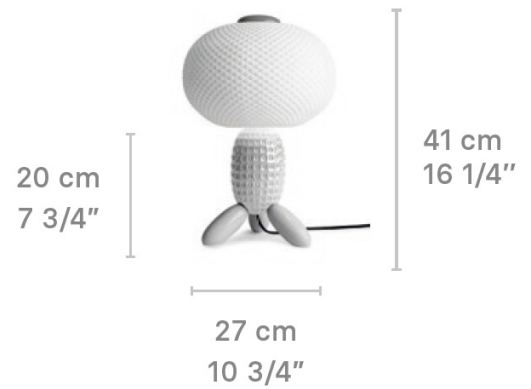

ELECTRICAL CHARACTERISTICS

Max. Power:	1 x 15W LED (15W)					
Certifications and Marks:	CE (Yes), UKCA (Yes), UL (Yes), NOM (No), PSE (No), CCC (No)					
Lampholder/LED:	Lampholder - Bulb not included					
	CE:	E27	1 x E27 Max. 15W LED	220/240 VAC	50/60 Hz	Plug Type C
	UK:	E27	1 x E27 Max. 15W LED	220/240 VAC	50/60 Hz	Plug Type G
	US:	E26	1 x E26 Max. 15W LED	100/125 VAC	50/60 Hz	Plug Type A
	JP:	E26	1 x E26 Max. 15W LED	100/125 VAC	50/60 Hz	Plug Type A
	CCC:	E27	1 x E27 Max. 9W LED	220/240 VAC	50/60 Hz	Plug Type A
Bulb Limitations:	Round Shape - Max. Height 105mm - 4 1/4"					
Class:	II					
Regulation mode:	Push button (Only CE and UK version)					
Regulation included:	Dimmer included					
USB Charge:	No					
LED characteristics (LED only):	-					
Energy efficiency (LED only):	-					
Risk group (LED only):	-					
Others:	Dimmer option only on CE and UK version. US, JP and CCC version are no dimmables					

Product name:	Soft Blown Table lamp (blue)
---------------	-------------------------------------

PHYSICAL CHARACTERISTICS

General measures (cm):	41 x 41 x 27 cm (Height x Length x Width)
General measures (inch):	16 1/4 x 16 1/4 x 10 3/4" (Height x Length x Width)
Max. Height:	27 cm - 10 3/4"
Min. Height:	27 cm - 10 3/4"
Standard Height:	27 cm - 10 3/4"
Cable / Chain Length:	180 cm - 70 3/4"
Color cable:	Black (CE), Black (UK), Black (US), Black (JP), Black (CCC)
Net weight:	3,50 kg - 7,72 lb
Materials:	Porcelain, Metal
Support method:	-
Support measures:	-
Support material:	-
Support color:	-
Accessory type:	Lampshade
Accessory measures:	Ø26 x 17 cm - Ø10 1/4 x 6 3/4"
Accessory material:	Porcelain
Accessory color:	White