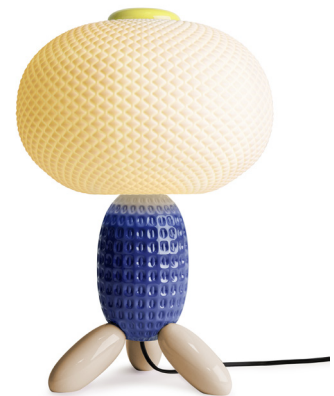

GENERAL

Product name:	Soft Blown Table lamp (blue)
Collection:	SOFT BLOWN by Luca Nichetto
Mounting:	Table lamp
Finish:	Blue
IP:	20
Use:	Indoor
Environment:	Evoking balloon art and other skillfully hand-blown pieces, the illusion of weightlessness belies the porcelain tructure of the Airbloom table lamp. Drawing inspiration from the airy construction of such items, Nichetto Studio has created a playful but functional object with an unexpected, fanciful quality.
Installation and assembly:	Follow instructions of the installation guide
Care:	The luminaires require only a light dusting with a soft or microfiber cloth. Dust and polish the bulbs with that soft cloth before dusting the luminaire itself. Clean the porcelain parts in warm, soapy water. For non-porcelain components use only dry soft cloth. Do not use chemicals.

Product name:	Soft Blown Table lamp (blue)
---------------	-------------------------------------

PHYSICAL CHARACTERISTICS

General measures (cm):	41 x 41 x 27 cm (Height x Length x Width)
General measures (inch):	16 1/4 x 16 1/4 x 10 3/4" (Height x Length x Width)
Max. Height:	27 cm - 10 3/4"
Min. Height:	27 cm - 10 3/4"
Standard Height:	27 cm - 10 3/4"
Cable / Chain Length:	180 cm - 70 3/4"
Color cable:	Black (CE), Black (UK), Black (US), Black (JP), Black (CCC)
Net weight:	3,50 kg - 7,72 lb
Materials:	Porcelain, Metal
Support method:	-
Support measures:	-
Support material:	-
Support color:	-
Accessory type:	Lampshade
Accessory measures:	Ø26 x 17 cm - Ø10 1/4 x 6 3/4"
Accessory material:	Porcelain
Accessory color:	White