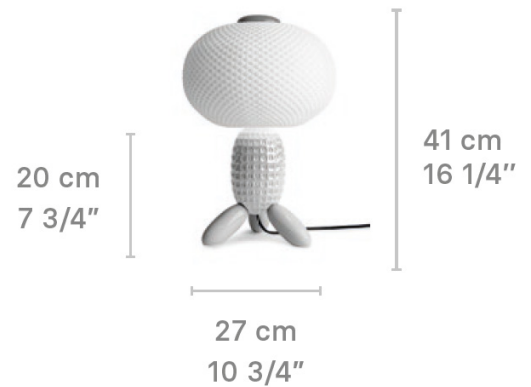

ELECTRICAL CHARACTERISTICS

Max. Power:	1 x 15W LED (15W)					
Certifications and Marks:	CE (Yes), UKCA (Yes), UL (Yes), NOM (No), PSE (No), CCC (No)					
Lampholder/LED:	Lampholder - Bulb not included					
	CE:	E27	1 x E27 Max. 15W LED	220/240 VAC	50/60 Hz	Plug Type C
	UK:	E27	1 x E27 Max. 15W LED	220/240 VAC	50/60 Hz	Plug Type G
	US:	E26	1 x E26 Max. 15W LED	100/125 VAC	50/60 Hz	Plug Type A
	JP:	E26	1 x E26 Max. 15W LED	100/125 VAC	50/60 Hz	Plug Type A
	CCC:	E27	1 x E27 Max. 9W LED	220/240 VAC	50/60 Hz	Plug Type A
Bulb Limitations:	Round Shape - Max. Height 105mm - 4 1/4"					
Class:	II					
Regulation mode:	Push button (Only CE and UK version)					
Regulation included:	Dimmer included					
USB Charge:						
LED characteristics (LED only):						
Energy efficiency (LED only):						
Risk group (LED only):						
Others:	Dimmer option only on CE and UK version. US, JP and CCC version are no dimmables					

Product name:	Soft Blown Table lamp (pink)
---------------	-------------------------------------

PHYSICAL CHARACTERISTICS

General measures (cm):	41 x 41 x 27 cm (Height x Length x Width)
General measures (inch):	16 1/4 x 16 1/4 x 10 3/4" (Height x Length x Width)
Max. Height:	27 cm - 10 3/4"
Min. Height:	27 cm - 10 3/4"
Standard Height:	27 cm - 10 3/4"
Cable / Chain Length:	180 cm - 70 3/4"
Color cable:	Black (CE), Black (UK), Black (US), Black (JP), Black (CCC)
Net weight:	3,50 kg - 7,72 lb
Materials:	Porcelain, Metal
Support method:	-
Support measures:	- cm - -"
Support material:	-
Support color:	-
Accessory type:	Lampshade
Accessory measures:	Ø26 x 17 cm - Ø10 1/4 x 6 3/4"
Accessory material:	Porcelain
Accessory color:	White