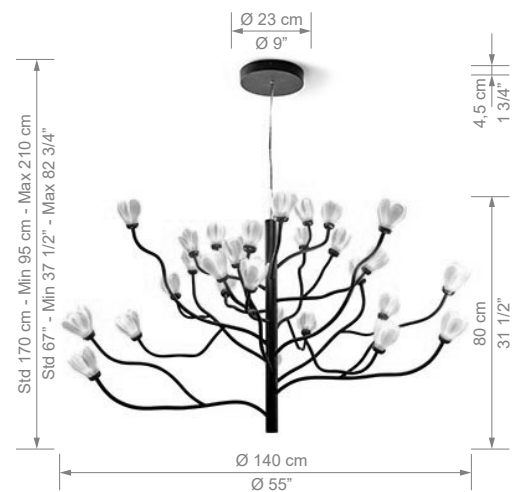

ELECTRICAL CHARACTERISTICS

Max. Power:	38W		
Certifications and Marks:	CE (Yes), UKCA (Yes), UL (Yes), NOM (Yes), PSE (...), CCC (...)		
Lampholder/LED:	LED - Integrated Led		
CE:	38W integrated LED	220-240 VAC	50/60 Hz
UK:	38W integrated LED	220-240 VAC	50/60 Hz
US:	38W integrated LED	100-125 VAC	50/60 Hz
JP:	38W integrated LED	100-125 VAC	50/60 Hz
CCC:			
Bulb Limitations:	-		
Class:	I		
Regulation mode:	Protocol 0-10V (only CE/UK version)		
Regulation included:	Dimmable driver included		
USB Charge:	No		
LED characteristics (LED only):	2700K - 124 lm/W		
Energy efficiency (LED only):	D		
Risk group (LED only):	GR1		
Others:	Regulation not possible on US and CCC versions		

Product name: **Mokuren Chandelier**

PHYSICAL CHARACTERISTICS

General measures (cm):	80 x 140 x 140 cm (Height x Length x Width)
General measures (inch):	31 1/2 x 55 x 55" (Height x Length x Width)
Max. Height:	300 cm - 118"
Min. Height:	95 cm - 37,5"
Standard Height:	170 cm - 67"
Cable / Chain Length:	200 cm - 78,75"
Color cable:	Clear (CE), Clear (UK), Clear (US), Clear (JP)
Net weight:	6,5 kg - 14,33 lb
Materials:	Porcelain, aluminum
Support method:	Canopy
Support measures:	Ø23 x 4,5 cm - Ø9 x 1 3/4"
Support material:	Aluminum
Support color:	Black
Accessory type:	Flowers lampshades
Accessory measures:	Variable
Accessory material:	Porcelain
Accessory color:	White