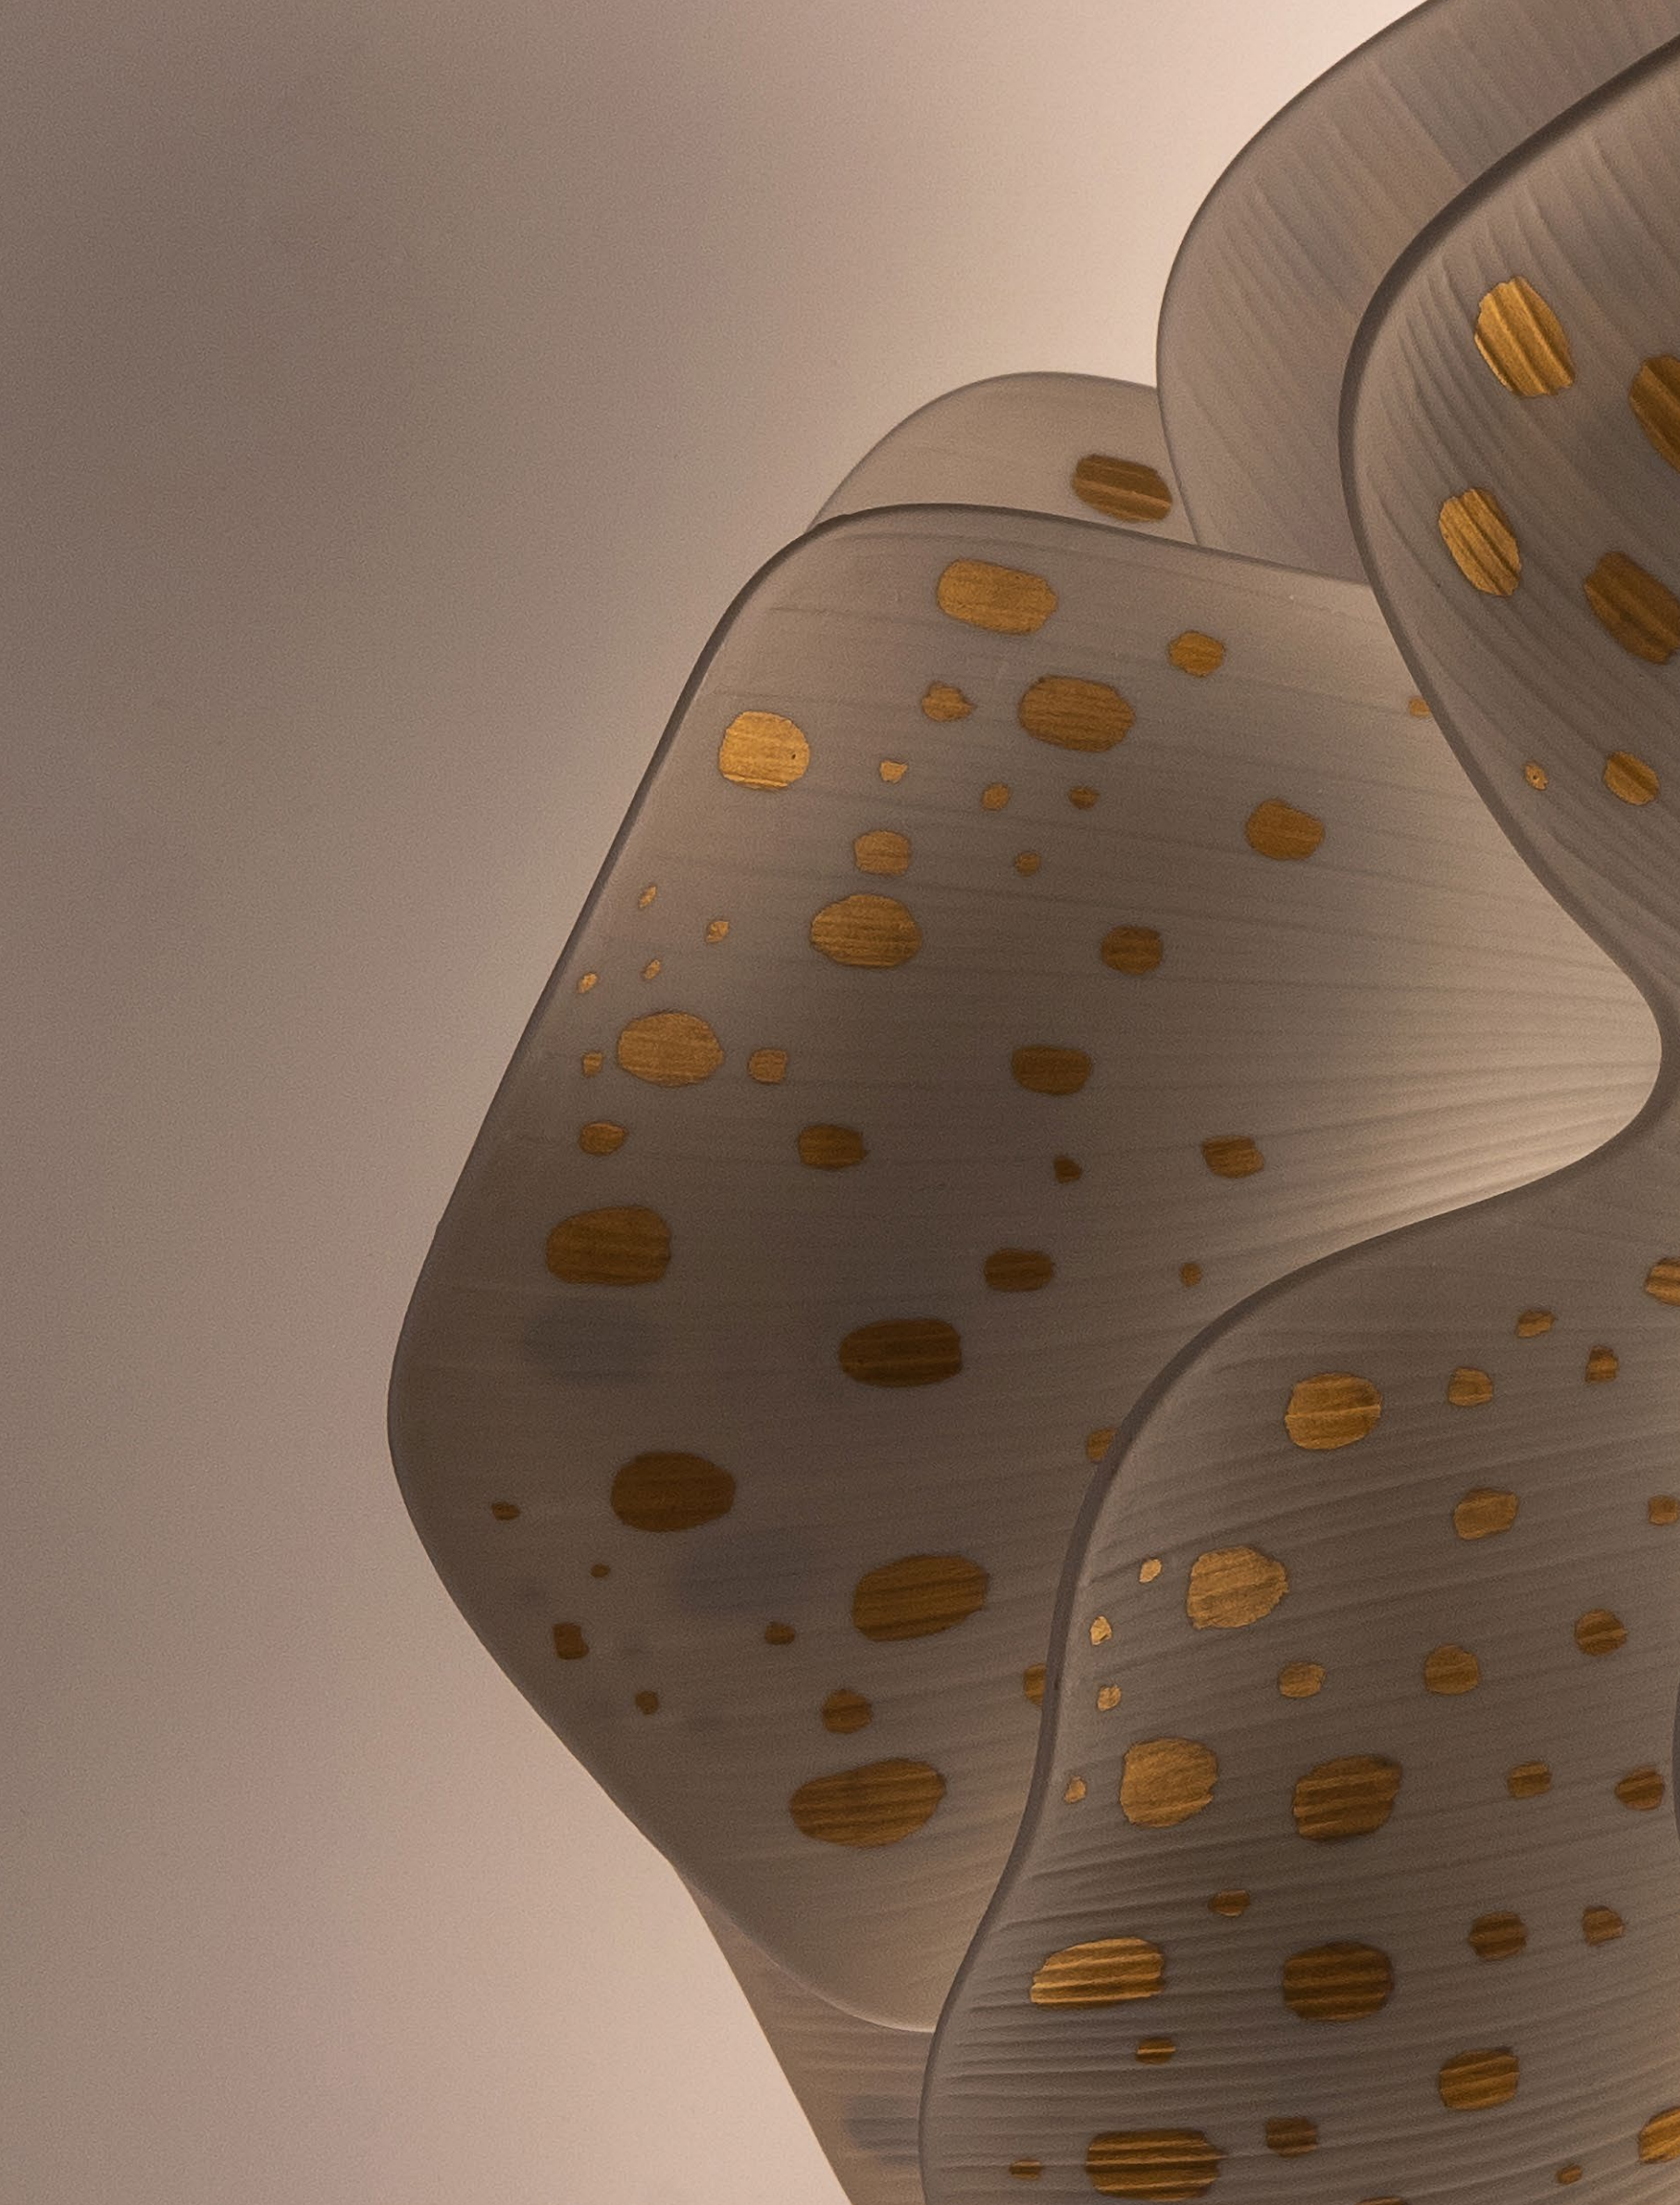

LLADRÓ

NIGHT BLOOM
by mercel wenders

NIGHTBLOOM
by m̄rcel w̄nders

Petals at Nightfall

Quietly they bloom and grow, the flowers of the night... The spectacular collection of porcelain lamps by world renowned Dutch design studio **Marcel Wanders** celebrates the delicate dance of unfurling petals and the blissful beauty of nature itself.

Each and every petal of the pendant, desk, wall and floor lamps have been purposefully positioned to take full advantage of the collection's LED light technology to create a glowing colorgradient from the inside out.