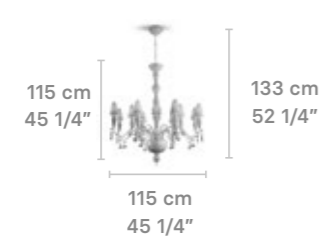

HANGING LAMPS

Chandelier 16 lights (PL)

Weight:
19 Kg / 41.90 lb

* Max. Power: 16 x 9W
* Recommended bulbs:
CE: Edison E14 LED 4W
US: Edison E12 LED 4W
Bulbs not included.

Chandelier 16 lights (PM)

Weight:
16 Kg / 35.28 lb