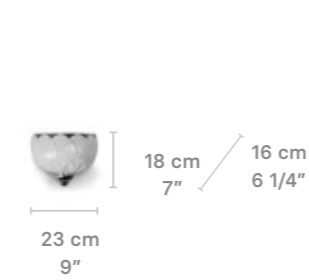

WALL LIGHTS

Weight:
1.45 Kg / 3.2 lb

* Max. Power: 1 x 6W
* Recommended bulbs:
CE: 1 x Edison E27 LED 6W
US: 1 x Edison E27 LED 6W
Bulbs not included.

HANGING LAMPS