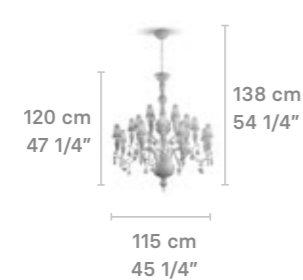

Chandelier 20 lights (M)

Weight:
21.5 Kg / 47.41 lb

* Max. Power: 20 x 9W
* Recommended bulbs:
CE: Edison E14 LED 4W
US: Edison E12 LED 4W
Bulbs not included.