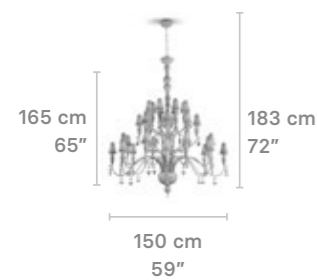

Ivy & Seed Single Hanging Lamp White-Gold.

Ivy & Seed Chandelier 16 Lights (PL) White-Gold.

IVY & SEED COLLECTION

White

CHANDELIERS

Chandelier 32 lights (L)

Weight:
36.7 Kg / 77.18 lb

* Max. Power: 32 x 9W
* Recommended bulbs:
CE: Edison E14 LED 4W
US: Edison E12 LED 4W
Bulbs not included.