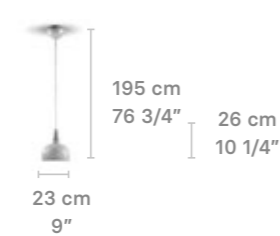

* Max. Power: 8 x 9W
* Recommended bulbs:
CE: Edison E14 LED 4W
US: Edison E12 LED 4W
Bulbs not included.

WALL LIGHTS

Weight:
1.45 Kg / 3.2 lb

* Max. Power: 1 x 6W
* Recommended bulbs:
CE: 1 x Edison E27 LED 6W
US: 1 x Edison E27 LED 6W
Bulbs not included.

HANGING LAMPS

Chandelier 16 lights (PL)

Weight:
19 Kg / 41.90 lb

* Max. Power: 16 x 9W
* Recommended bulbs:
CE: Edison E14 LED 4W
US: Edison E12 LED 4W
Bulbs not included.

Chandelier 16 lights (PM)

Weight:
16 Kg / 35.28 lb

* Max. Power: 16 x 9W
* Recommended bulbs:
CE: Edison E14 LED 4W
US: Edison E12 LED 4W
Bulbs not included.

Single hanging lamp

Weight:
1.95 Kg / 4.30 lb

* Max. Power: 1 x 6W
* Recommended bulbs:
CE: Edison E27 LED 6W
US: Edison E26 LED 6W
Bulbs not included.