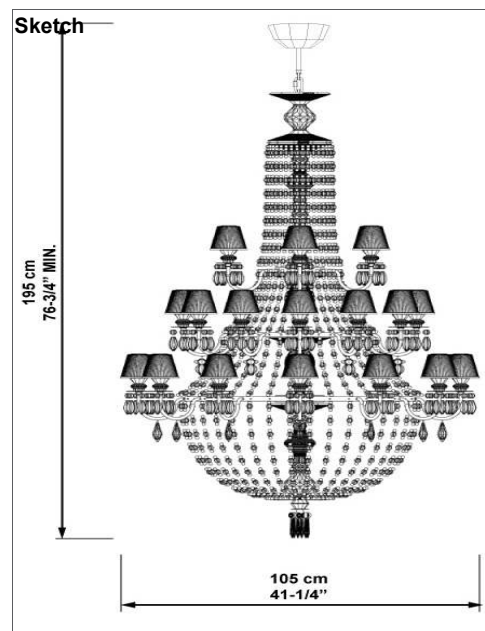

Technical data sheet

CE: Ref 01023521 - UPC/EAN 737859235214
UK: Ref 01023521 - UPC/EAN 737859235214
US: Ref 01023522 - UPC/EAN 737859235214
JP: Ref 01023523 - UPC/EAN 737859235214

Description:

Winter Palace Chandelier 30 lights - gold
Chandelier Winter Palace 30 luces - oro

Bulb

Bulb not included **Bulb reference** 01089407
CE: 30 x G9 Led 3W 220V (190Lm)
US: 30 x G9 Led 3W 110V (190Lm)

Physical characteristics:

1 Box / 188 x 119 x 119 cm / 2,662 m3
 1 Box / 74 x 46 3/4 x 46 3/4 inches / 161732 in3
 Gross weight 204 kg. / Net weight 58 kg.

LIADRÓ
 SPAIN WP - Chand.

Esta luminaria es compatible con bombillas de clases energéticas:

874/2012

Technical data sheet

CE: Ref 01023506 - UPC/EAN 737859235061
UK: Ref 01023506 - UPC/EAN 737859235061
US: Ref 01023507 - UPC/EAN 737859235061
JP: Ref 01023508 - UPC/EAN 737859235061