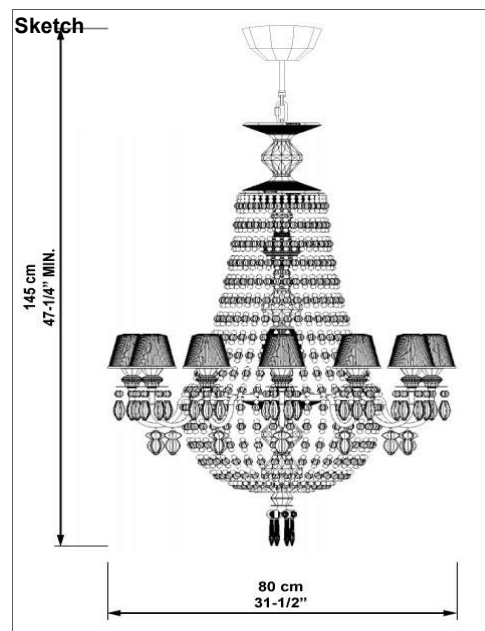

Technical data sheet

CE: Ref 01023524 - UPC/EAN 737859235245
UK: Ref 01023524 - UPC/EAN 737859235245
US: Ref 01023525 - UPC/EAN 737859235245
JP: Ref 01023526 - UPC/EAN 737859235245

Description:

Winter Palace Chandelier 12 lights - Côte D'azur
Chandelier Winter Palace 12 luces - Costa Azul

Collection:
Mounting:

WINTER PALACE
Chandelier

Environment:

Chandelier made of porcelain. Available in different finishes to match all decorative ambiances. Not very heavy to simplify installation. Bespoke measures available under request.

Installation and assembly:

Follow instructions of the installation guide

Electrical characteristics:

Max. Power: 12 X 9W
Tension: CE-UK: 220/240VAC US-JP: 100/125VAC
Frequency: 50/60Hz
Dimmer not included / LED bulb non dimmable

Bulb

Bulb not included **Bulb reference** 01089407
CE: 12 x G9 Led 3W 220V (190Lm)
US: 12 x G9 Led 3W 110V (190Lm)

Physical characteristics:

1 Box / 135 x 105 x 105 cm / 1,488 m3
1 Box / 53 1/4 x 41 1/4 x 41 1/4 inches / 90608 in3
Gross weight 55 Kg. / Net weight 19,9 Kg.

LLADRÓ
SPAIN WP - Chand.

Esta luminaria es compatible con bombillas de clases energéticas:

A++
A+
A
B
C
D
E

874/2012