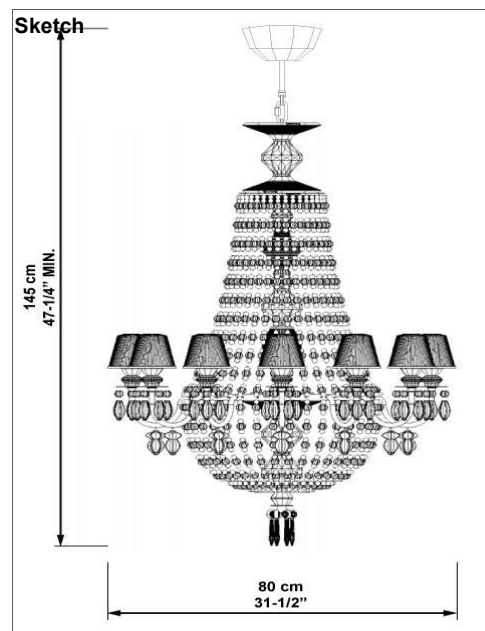

**Description:**

**Winter Palace Chandelier 12 lights - gold**  
**Chandelier Winter Palace 12 luces - oro**

**Collection:**  
**Mounting:**

**WINTER PALACE**  
 Chandelier

**Environment:**

Chandelier made of porcelain. Available in different finishes to match all decorative ambiances. Not very heavy to simplify installation. Bespoke measures available under request.

**Bulb**

Bulb not included **Bulb reference** 01089407  
**CE:** 12 x G9 Led 3W 220V (190Lm)  
**US:** 12 x G9 Led 3W 110V (190Lm)

**Physical characteristics:**

1 Box / 135 x 105 x 105 cm / 1,488 m3  
 1 Box / 53 1/4 x 41 1/4 x 41 1/4 inches / 90608 in3  
 Gross weight 55 Kg. / Net weight 19,9 Kg.

**LLADRÓ**  
 SPAIN WP - Chand.

Esta luminaria es compatible con bombillas de clases energéticas:

A++  
 A+  
 A  
 B  
 C  
 D  
 E

874/2012