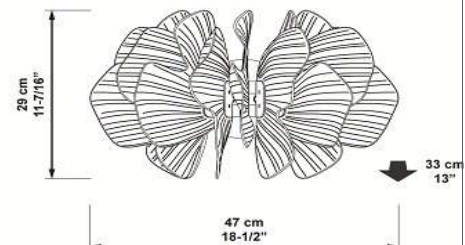

Technical data sheet

CE: Ref 01024027 - UPC/EAN 737859240270
UK: Ref 01024027 - UPC/EAN 737859240270
US: Ref 01024028 - UPC/EAN 737859240270
JP: Ref 01024029 - UPC/EAN 737859240270

Description:

Nightbloom wall light (white-gold)
Aplique de pared Nightbloom (blanco-oro)

Collection:

Nightbloom

Mounting:

Wall lamp

Environment:

Marcel Wanders in partnership with Lladró is announcing the launch of a collection of porcelain lamps that will shine wherever it is placed in a room. Nightbloom is a collection inspired by the way the petals of a flower dance lightly in the breeze. Sculp

Installation and assembly:

Follow instructions of the installation guide

Electrical characteristics:

Max. Power: 36 W
Tension: 24V CCCE-UK: 220/240 VAC - USA-JP: 100/125 VAC
Frequency: 50/60 Hz
Dimmable LED (dimmer not included)

Bulb

Bulb reference
CE: CE-UK: 2 x 48-module LED3000°K (Upon request 2700°K)1.900-2.100lm (20W) 105lm/W
US: US-JP: 2 x 48-module LED3000°K (Upon request 2700°K)1.900-2.100lm (20W) 105lm/W

Physical characteristics:

1 Box / 47,7 x 46,3 x 56,8 cm / 0,125 m3
1 Box / 18 3/4 x 18 1/4 x 22 1/4 inches / 7614 in3
Gross weight 7,200 kg. / Net weight 5,500 kg.

LLADRÓ SPAIN Nightbloom wall

This luminaire contains built-in LED lamps.

} LED

The lamps cannot be replaced in the luminaire.

874/2012

Sketch