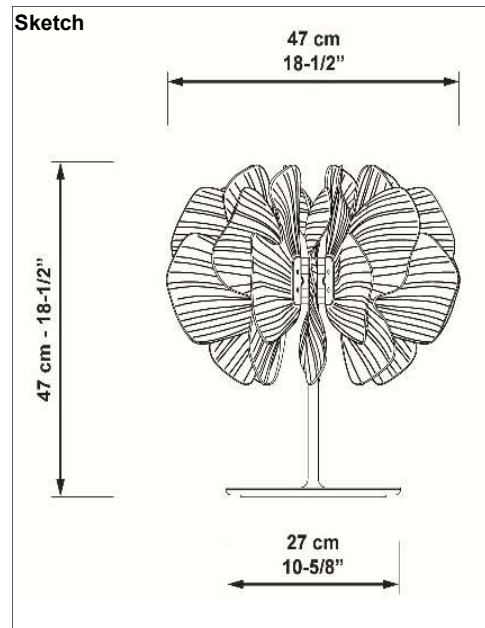

Technical data sheet

CE: Ref 01024030 - UPC/EAN 737859240300
UK: Ref 01024031 - UPC/EAN 737859240300
US: Ref 01024032 - UPC/EAN 737859240300
JP: Ref 01024033 - UPC/EAN 737859240300

Description:

Nightbloom table lamp (white-gold)
Lámpara mesa Nightbloom(blanco-oro)

Collection:
Mounting:

Nightbloom
Table lamp

Environment:

Marcel Wanders in partnership with Lladró is announcing the launch of a collection of porcelain lamps that will shine wherever it is placed in a room. Nightbloom is a collection inspired by the way the petals of a flower dance lightly in the breeze. Sculp

Installation and assembly:

Follow instructions of the installation guide

Electrical characteristics:

Max. Power: 18 W
Tension: 24V CCCE-UK: 220/240 VAC - USA-JP: 100/125 VAC
Frequency: 50/60 Hz
Dimmable LED

Bulb

Bulb reference
CE: CE-UK: 2 x 48-module LED3000°K (Upon request 2700°K)1.710-1.890lm (18W) 105lm/W
US: US-JP: 2 x 48-module LED3000°K (Upon request 2700°K)1.710-1.890lm (18W) 105lm/W

Physical characteristics:

1 Box / 58,2 x 58,3 x 78,8 cm / 0,267 m3
1 Box / 23 x 23 x 31 inches / 16399 in3
Gross weight 13,200 kg. / Net weight 9,100 kg.

LLADRÓ SPAIN Nightbloom table

This luminaire contains built-in LED lamps.

A++
A+
A
C
D
E

LED

The lamps cannot be replaced in the luminaire.

874/2012