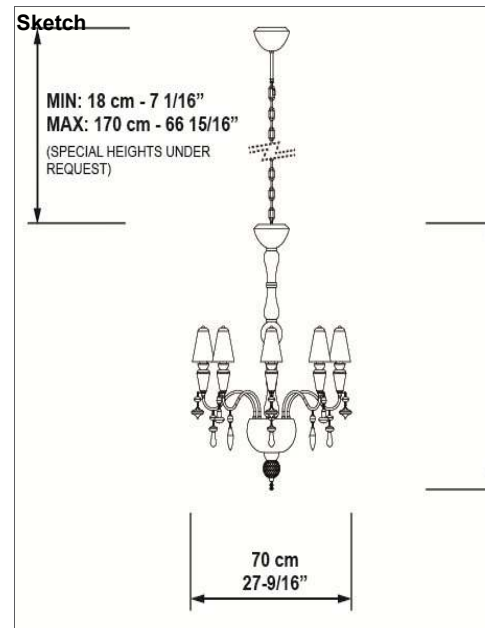

Technical data sheet

CE: Ref 01023801 - UPC/EAN 737859238017
UK: Ref 01023801 - UPC/EAN 737859238017
US: Ref 01023802 - UPC/EAN 737859238017
JP: Ref 01023803 - UPC/EAN 737859238017

Description:

Ivy&Seed - Chandelier 8 lights. Small. White-Gold
Ivy&Seed - Chandelier 8 luces. Pequeño. Blanco-Oro

Collection:

IVY & SEED

Mounting:

Chandelier

Environment:

Inspired in nature's plant motifs: plants, seeds, bulbs, leaves and petals, interpreted with played by round, organic and geometric shapes. The graphics of the collection gives us as a result a number of items with a synthetic, feminine, shapely, edgeless

Installation and assembly:

Follow instructions of the installation guide

Electrical characteristics:

Max. Power: 8 x 9W
Tension: CE-UK: 220/240VAC US-JP: 100/125VAC
Frequency: 50/60Hz
Dimmable luminaire (depending on bulb selection)

Bulb

Bulb not included **Bulb reference** 01089434
CE: 8 x E14 Led vela dimerizable 4W
US: 8 x E12 Dimmable candle Led 4W

Physical characteristics:

1 Box / 23,418 x 100 x 100 cm / 0,234 m3
1 Box / 9 1/4 x 39 1/4 x 39 1/4 inches / 14250 in3
Gross weight 15,8 Kg. / Net weight 12,7 Kg.

LLADRO
SPAIN I & S - Chand.

Esta luminaria es compatible con bombillas de clases energéticas:

A++
A+
A
B
C
D
E

874/2012