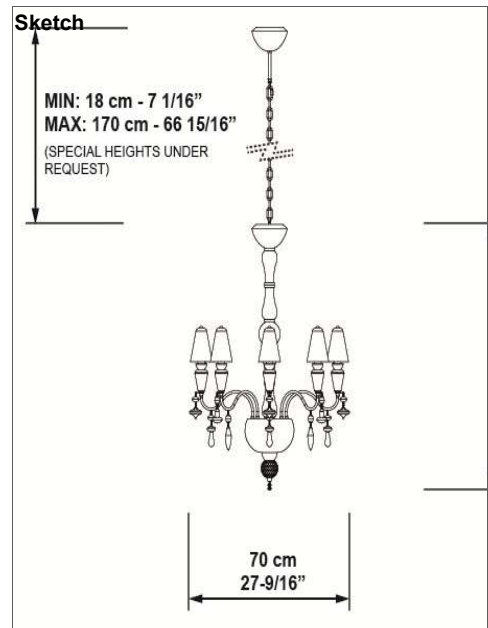

Technical data sheet

CE: Ref 01023813 - UPC/EAN 737859238130
UK: Ref 01023813 - UPC/EAN 737859238130
US: Ref 01023814 - UPC/EAN 737859238130
JP: Ref 01023815 - UPC/EAN 737859238130

Description:

Ivy&Seed - Chandelier 8 lights. Small. Absolute Black
Ivy&Seed - Chandelier 8 luces. Pequeño. Negro absoluto

Collection:

IVY & SEED

Mounting:

Chandelier

Environment:

Inspired in nature's plant motifs: plants, seeds, bulbs, leaves and petals, interpreted with played by round, organic and geometric shapes. The graphics of the collection gives us as a result a number of items with a synthetic, feminine, shapely, edgeless

Installation and assembly:

Follow instructions of the installation guide

Electrical characteristics:

Max. Power: 8 x 9W
Tension: CE-UK: 220/240VAC US-JP: 100/125VAC
Frequency: 50/60Hz
Dimmer not included / LED bulb non dimmable

Bulb

Bulb not included **Bulb reference** 01089434
CE: 8 x E14 Led vela dimerizable 4W
US: 8 x E12 Dimmable candle Led 4W

Physical characteristics:

1 Box / 23,418 x 100 x 100 cm / 0,234 m3
1 Box / 9 1/4 x 39 1/4 x 39 1/4 inches / 14250 in3
Gross weight 16 Kg. / Net weight 12,7 Kg.

LLADRÓ
SPAIN I & S - Chand.

Esta luminaria es compatible con bombillas de clases energéticas:

A++
A+
A
B
C
D
E

874/2012