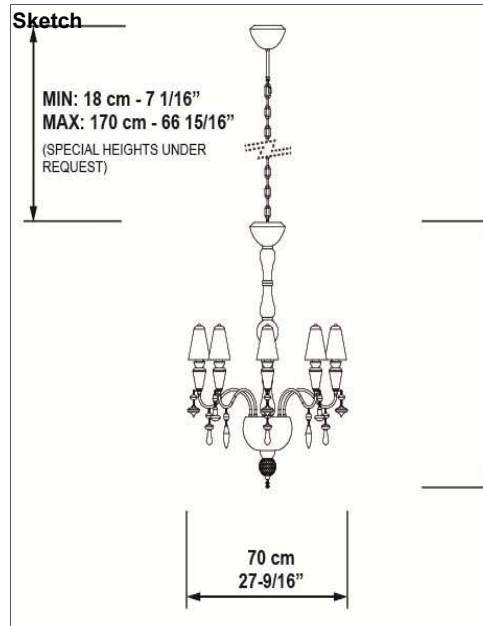

Technical data sheet

CE: Ref 01023807 - UPC/EAN 737859238079
UK: Ref 01023807 - UPC/EAN 737859238079
US: Ref 01023808 - UPC/EAN 737859238079
JP: Ref 01023809 - UPC/EAN 737859238079

Description:

Ivy&Seed - Chandelier 8 lights. Small. Red coral
Ivy&Seed - Chandelier 8 luces. Pequeño. Coral rojo

Collection:

IVY & SEED

Mounting:

Chandelier

Environment:

Inspired in nature's plant motifs: plants, seeds, bulbs, leaves and petals, interpreted with played by round, organic and geometric shapes. The graphics of the collection gives us as a result a number of items with a synthetic, feminine, shapely, edgeless

Installation and assembly:

Follow instructions of the installation guide

Electrical characteristics:

Max. Power: 8 x 9W
Tension: CE-UK: 220/240VAC US-JP: 100/125VAC
Frequency: 50/60Hz
Dimmer not included / LED bulb non dimmable

Bulb

Bulb not included **Bulb reference** 01089434
CE: 8 x E14 Led vela dimerizable 4W
US: 8 x E12 Dimmable candle Led 4W

Physical characteristics:

1 Box / 23,418 x 100 x 100 cm / 0,234 m3
1 Box / 9 1/4 x 39 1/4 x 39 1/4 inches / 14250 in3
Gross weight 16 Kg. / Net weight 12,7 Kg.

LLADRÓ
SPAIN I & S - Chand.

Esta luminaria es compatible con bombillas de clases energéticas:

A++
A+
A
B
C
D
E

874/2012