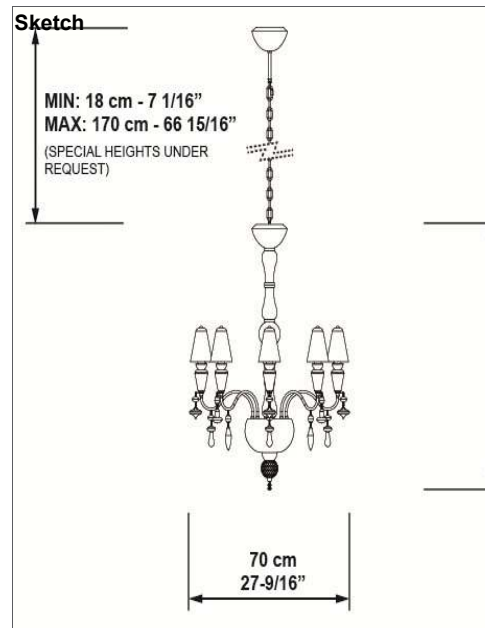

Technical data sheet

CE: Ref 01023810 - UPC/EAN 737859238109
UK: Ref 01023810 - UPC/EAN 737859238109
US: Ref 01023811 - UPC/EAN 737859238109
JP: Ref 01023812 - UPC/EAN 737859238109

Description:

Ivy&Seed - Chandelier 8 lights. Small. Ocean
Ivy&Seed - Chandelier 8 luces. Pequeño. Océano

Collection:

IVY & SEED

Mounting:

Chandelier

Environment:

Inspired in nature's plant motifs: plants, seeds, bulbs, leaves and petals, interpreted with played by round, organic and geometric shapes. The graphics of the collection gives us as a result a number of items with a synthetic, feminine, shapely, edgeless

Installation and assembly:

Follow instructions of the installation guide

Electrical characteristics:

Max. Power: 8 x 9W
Tension: CE-UK: 220/240VAC US-JP: 100/125VAC
Frequency: 50/60Hz
Dimmer not included / LED bulb non dimmable

Bulb

Bulb not included **Bulb reference** 01089434
CE: 8 x E14 Led vela dimerizable 4W
US: 8 x E12 Dimmable candle Led 4W

Physical characteristics:

1 Box / 23,418 x 100 x 100 cm / 0,234 m3
1 Box / 9 1/4 x 39 1/4 x 39 1/4 inches / 14250 in3
Gross weight 16 Kg. / Net weight 12,7 Kg.

LLADRÓ
SPAIN I & S - Chand.

Esta luminaria es compatible con bombillas de clases energéticas:

A++
A+
A
B
C
D
E

874/2012