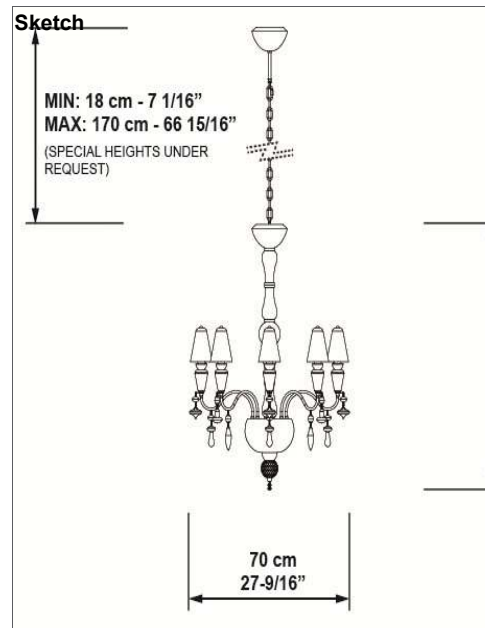

Technical data sheet

CE: Ref 01023798 - UPC/EAN 737859237980
UK: Ref 01023798 - UPC/EAN 737859237980
US: Ref 01023799 - UPC/EAN 737859237980
JP: Ref 01023800 - UPC/EAN 737859237980

Description:

Ivy&Seed - Chandelier 8 lights. Small. White
Ivy&Seed - Chandelier 8 luces. Pequeño. Blanco

Collection:

IVY & SEED

Mounting:

Chandelier

Environment:

Inspired in nature's plant motifs: plants, seeds, bulbs, leaves and petals, interpreted with played by round, organic and geometric shapes. The graphics of the collection gives us as a result a number of items with a synthetic, feminine, shapely, edgeless

Installation and assembly:

Follow instructions of the installation guide

Electrical characteristics:

Max. Power: 8 x 9W
Tension: CE-UK: 220/240VAC US-JP: 100/125VAC
Frequency: 50/60Hz
Dimmable luminaire (depending on bulb selection)

Bulb

Bulb not included **Bulb reference** 01089434
CE: 8 x E14 Led vela dimerizable 4W
US: 8 x E12 Dimmable candle Led 4W

Physical characteristics:

1 Box / 23,418 x 100 x 100 cm / 0,234 m3
1 Box / 9 1/4 x 39 1/4 x 39 1/4 inches / 14250 in3
Gross weight 15,8 Kg. / Net weight 12,7 Kg.

LLADRÓ
SPAIN I & S - Chand.

Esta luminaria es compatible con bombillas de clases energéticas:

A++
A+
A
B
C
D
E

874/2012