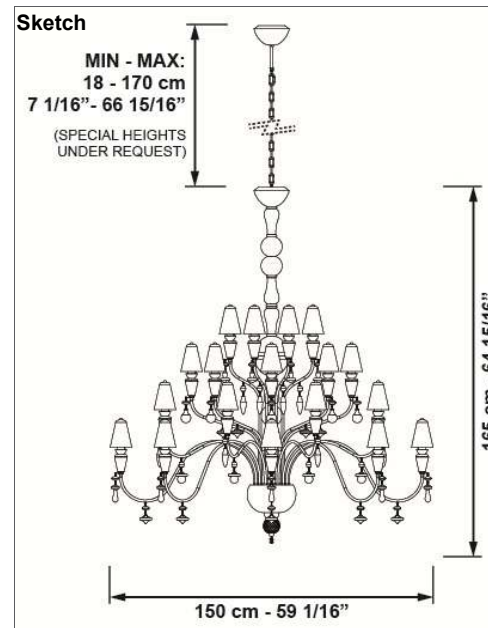

Installation and assembly:

Follow instructions of the installation guide

Electrical characteristics:

Max. Power: 32 X 9W
Tension: CE-UK: 220/240VAC US-JP: 100/125VAC
Frequency: 50/60Hz
 Dimmer not included / LED bulb non dimmable

Bulb

Bulb not included **Bulb reference** 01089434
CE: 32 x E14 Led vela dimerizable 4W
US: 32 x E12 Dimmable candle Led 4W

Physical characteristics:

1 Box / 95,823 x 100 x 100 cm / 0,958 m3
 1 Box / 37 3/4 x 39 1/4 x 39 1/4 inches / 58156 in3
 Gross weight 46,5 Kg. / Net weight 36,7 Kg.

LLADRO
 SPAIN I & S - Chand.

Esta luminaria es compatible con bombillas de clases energéticas:

A++
 A+
 A
 B
 C
 D
 E

874/2012

Technical data sheet

CE: Ref 01023846 - UPC/EAN 737859238468
UK: Ref 01023846 - UPC/EAN 737859238468
US: Ref 01023847 - UPC/EAN 737859238468
JP: Ref 01023848 - UPC/EAN 737859238468