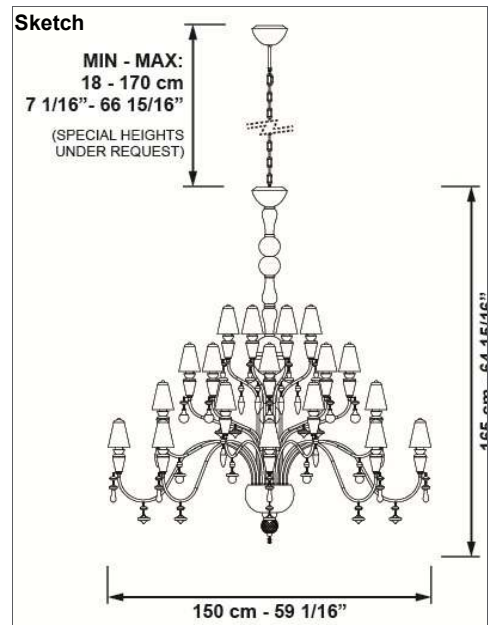

Technical data sheet

CE: Ref 01023834 - UPC/EAN 737859238345
UK: Ref 01023834 - UPC/EAN 737859238345
US: Ref 01023835 - UPC/EAN 737859238345
JP: Ref 01023836 - UPC/EAN 737859238345

Description: Ivy&Seed - Chandelier 32 lights. Large. White
Ivy&Seed - Chandelier 32 luces. Grande. Blanco

Collection: IVY & SEED
Mounting: Chandelier

Environment: Inspired in nature's plant motifs: plants, seeds, bulbs, leaves and petals, interpreted with played by round, organic and geometric shapes. The graphics of the collection gives us as a result a number of items with a synthetic, feminine, shapely, edgeless

Installation and assembly: Follow instructions of the installation guide

Electrical characteristics:
Max. Power: 32 X 9W
Tension: CE-UK: 220/240VAC US-JP: 100/125VAC
Frequency: 50/60Hz
Dimmer not included / LED bulb non dimmable

Bulb
Bulb not included **Bulb reference** 01089434
CE: 32 x E14 Led vela dimerizable 4W
US: 32 x E12 Dimmable candle Led 4W

Physical characteristics:
1 Box / 56 x 72 x 176 cm / 0,71 m3
1 Box / 22 x 28 1/4 x 69 1/4 inches / 43039 in3
Gross weight 42 Kg. / Net weight 36,7 Kg.

LLADRÓ
SPAIN I & S - Chand.

Esta luminaria es compatible con bombillas de clases energéticas:

A++
A+
A
B
C
D
E

874/2012