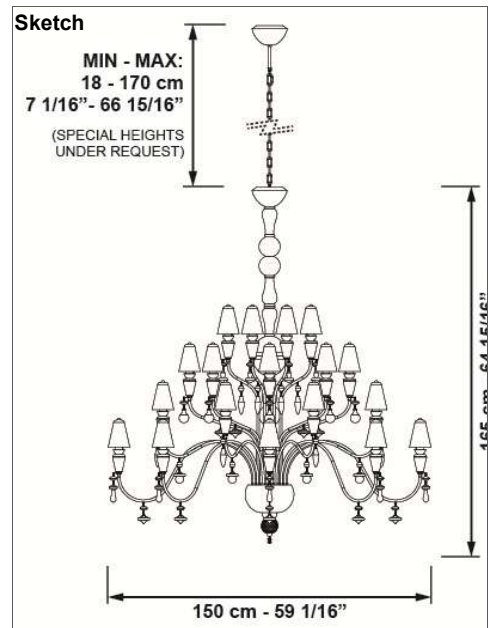

Technical data sheet

CE: Ref 01023846 - UPC/EAN 737859238468
UK: Ref 01023846 - UPC/EAN 737859238468
US: Ref 01023847 - UPC/EAN 737859238468
JP: Ref 01023848 - UPC/EAN 737859238468

Description:

Ivy&Seed - Chandelier 32 lights, Largue. Ocean
Ivy&Seed - Chandelier 32 luces. Grande. Océano

Collection:

IVY & SEED

Mounting:

Chandelier

Environment:

Inspired in nature's plant motifs: plants, seeds, bulbs, leaves and petals, interpreted with played by round, organic and geometric shapes. The graphics of the collection gives us as a result a number of items with a synthetic, feminine, shapely, edgeless

Installation and assembly:

Follow instructions of the installation guide

Electrical characteristics:

Max. Power: 32 X 9W
Tension: CE-UK: 220/240VAC US-JP: 100/125VAC
Frequency: 50/60Hz
Dimmer not included / LED bulb non dimmable

Bulb

Bulb not included **Bulb reference** 01089434
CE: 32 x E14 Led vela dimerizable 4W
US: 32 x E12 Dimmable candle Led 4W

Physical characteristics:

1 Box / 95,823 x 100 x 100 cm / 0,958 m3
1 Box / 37 3/4 x 39 1/4 x 39 1/4 inches / 58156 in3
Gross weight 46,5 Kg. / Net weight 36,7 Kg.

LLADRÓ
SPAIN I & S - Chand.

Esta luminaria es compatible con bombillas de clases energéticas:

A++
A+
A
B
C
D
E

874/2012