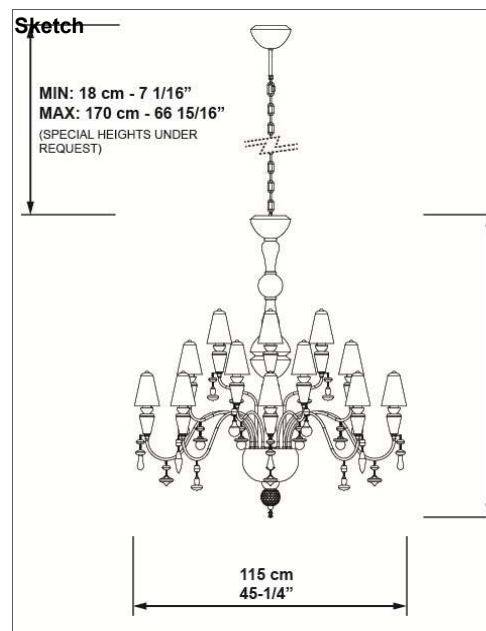

Technical data sheet

CE: Ref 01023822 - UPC/EAN 737859238222
UK: Ref 01023822 - UPC/EAN 737859238222
US: Ref 01023823 - UPC/EAN 737859238222
JP: Ref 01023824 - UPC/EAN 737859238222

Description:

Ivy&Seed - Chandelier 20 lights. Medium. Spices
Ivy&Seed - Chandelier 20 luces. Mediano. Especies

Collection:
Mounting:

IVY & SEED
Chandelier

Environment:

Inspired in nature's plant motifs: plants, seeds, bulbs, leaves and petals, interpreted with played by round, organic and geometric shapes. The graphics of the collection gives us as a result a number of items with a synthetic, feminine, shapely, edgeless

Installation and assembly:

Follow instructions of the installation guide

Electrical characteristics:

Max. Power: 20 x 9W
Tension: CE-UK: 220/240VAC US-JP: 100/125VAC
Frequency: 50/60Hz
Dimmer not included / LED bulb non dimmable

Bulb

Bulb not included **Bulb reference** 01089434
CE: 20 x E14 Led vela dimerizable 4W
US: 20 x E12 Dimmable candle Led 4W

Physical characteristics:

1 Box / 51,026 x 100 x 100 cm / 0,51 m3
1 Box / 20 x 39 1/4 x 39 1/4 inches / 30811 in3
Gross weight 28 Kg. / Net weight 23,2 Kg.

LLADRO
SPAIN I & S - Chand.

Esta luminaria es compatible con bombillas de clases energéticas:

A++
A+
A
B
C
D
E

874/2012