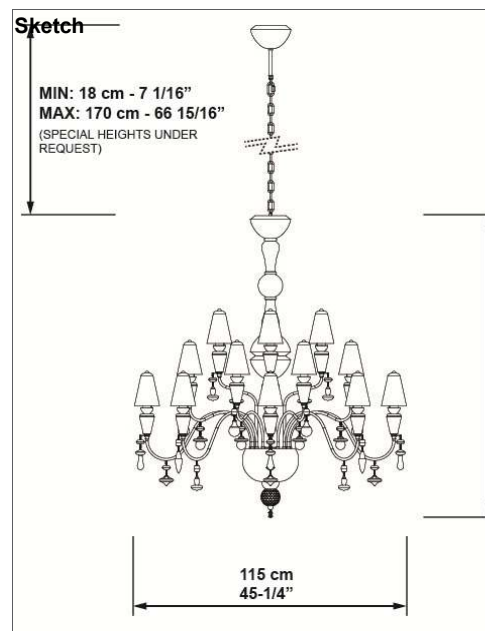

Technical data sheet

CE: Ref 01023819 - UPC/EAN 737859238192
UK: Ref 01023819 - UPC/EAN 737859238192
US: Ref 01023820 - UPC/EAN 737859238192
JP: Ref 01023821 - UPC/EAN 737859238192

Description:

Ivy&Seed - Chandelier 20 lights. Medium. White-gold
Ivy&Seed - Chandelier 20 luces. Mediano. Blanco-oro

Collection:

IVY & SEED

Mounting:

Chandelier

Environment:

Inspired in nature's plant motifs: plants, seeds, bulbs, leaves and petals, interpreted with played by round, organic and geometric shapes. The graphics of the collection gives us as a result a number of items with a synthetic, feminine, shapely, edgeless

Installation and assembly:

Follow instructions of the installation guide

Electrical characteristics:

Max. Power: 20 x 9W
Tension: CE-UK: 220/240VAC US-JP: 100/125VAC
Frequency: 50/60Hz
Dimmer not included / LED bulb non dimmable

Bulb

Bulb not included **Bulb reference** 01089434
CE: 20 x E14 Led vela dimerizable 4W
US: 20 x E12 Dimmable candle Led 4W

Physical characteristics:

1 Box / 51,026 x 100 x 100 cm / 0,51 m3
1 Box / 20 x 39 1/4 x 39 1/4 inches / 30811 in3
Gross weight 28 Kg. / Net weight 23,2 Kg.

LLADRO
SPAIN I & S - Chand.

Esta luminaria es compatible con bombillas de clases energéticas:

A++
A+
A
B
C
D
E

874/2012