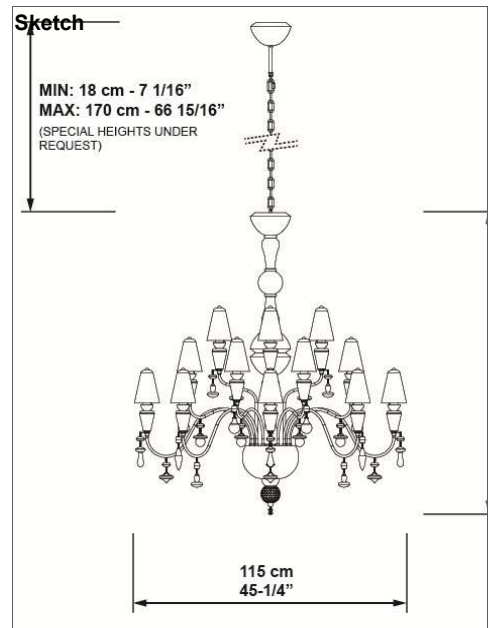

Installation and assembly:

Follow instructions of the installation guide

Electrical characteristics:

Max. Power: 20 x 9W
Tension: CE-UK: 220/240VAC US-JP: 100/125VAC
Frequency: 50/60Hz
 Dimmer not included / LED bulb non dimmable

Bulb

Bulb not included **Bulb reference** 01089434
CE: 20 x E14 Led vela dimerizable 4W
US: 20 x E12 Dimmable candle Led 4W

Physical characteristics:

1 Box / 51,026 x 100 x 100 cm / 0,51 m3
 1 Box / 20 x 39 1/4 x 39 1/4 inches / 30811 in3
 Gross weight 28 Kg. / Net weight 23,2 Kg.

LLADRO
 SPAIN I & S - Chand.

Esta luminaria es compatible con bombillas de clases energéticas:

A++
 A+
 A
 B
 C
 D
 E

874/2012

Technical data sheet

CE: Ref 01023819 - UPC/EAN 737859238192
UK: Ref 01023819 - UPC/EAN 737859238192
US: Ref 01023820 - UPC/EAN 737859238192
JP: Ref 01023821 - UPC/EAN 737859238192