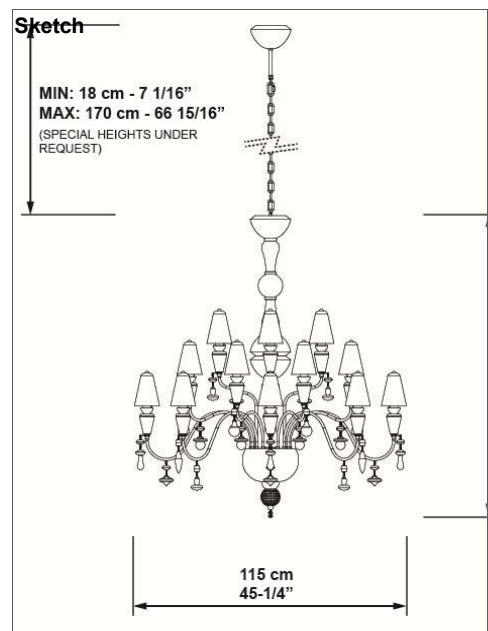

Technical data sheet

CE: Ref 01023825 - UPC/EAN 737859238253
UK: Ref 01023825 - UPC/EAN 737859238253
US: Ref 01023826 - UPC/EAN 737859238253
JP: Ref 01023827 - UPC/EAN 737859238253

Description: Ivy&Seed - Chandelier 20 lights. Medium. Red-coral
Ivy&Seed - Chandelier 20 luces. Mediano. Coral-rojo

Collection: IVY & SEED
Mounting: Chandelier

Environment: Inspired in nature's plant motifs: plants, seeds, bulbs, leaves and petals, interpreted with played by round, organic and geometric shapes. The graphics of the collection gives us as a result a number of items with a synthetic, feminine, shapely, edgeless

Installation and assembly: Follow instructions of the installation guide

Electrical characteristics:
Max. Power: 20 x 9W
Tension: CE-UK: 220/240VAC US-JP: 100/125VAC
Frequency: 50/60Hz
Dimmer not included / LED bulb non dimmable

Bulb
Bulb not included **Bulb reference** 01089434
CE: 20 x E14 Led vela dimerizable 4W
US: 20 x E12 Dimmable candle Led 4W

Physical characteristics:
1 Box / 51,026 x 100 x 100 cm / 0,51 m3
1 Box / 20 x 39 1/4 x 39 1/4 inches / 30811 in3
Gross weight 28 Kg. / Net weight 23,2 Kg.

LLADRO
SPAIN I & S - Chand.

Esta luminaria es compatible con bombillas de clases energéticas:

A++
A+
A
B
C
D
E

874/2012