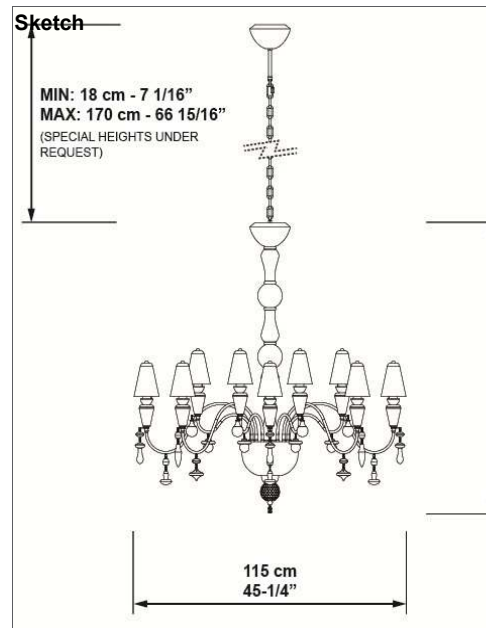

Technical data sheet

CE: Ref 01023867 - UPC/EAN 737859238673
UK: Ref 01023867 - UPC/EAN 737859238673
US: Ref 01023868 - UPC/EAN 737859238673
JP: Ref 01023869 - UPC/EAN 737859238673

Description:

Ivy&Seed - Chandelier 16 lights, Medium. Plane. Absolute black
Ivy&Seed - Chandelier 16 luces. Medio. Plano. Negro absoluto

Collection:

IVY & SEED

Mounting:

Chandelier

Environment:

Inspired in nature's plant motifs: plants, seeds, bulbs, leaves and petals, interpreted with played by round, organic and geometric shapes. The graphics of the collection gives us as a result a number of items with a synthetic, feminine, shapely, edgeless

Installation and assembly:

Follow instructions of the installation guide

Electrical characteristics:

Max. Power: 16 X 9W
Tension: CE-UK: 220/240VAC US-JP: 100/125VAC
Frequency: 50/60Hz
Dimmer not included / LED bulb non dimmable

Bulb

Bulb not included **Bulb reference** 01089434
CE: 16 x E14 Led vela dimerizable 4W
US: 16 x E12 Dimmable candle Led 4W

Physical characteristics:

1 Box / 40,837 x 100 x 100 cm / 0,408 m3
1 Box / 16 x 39 1/4 x 39 1/4 inches / 24649 in3
Gross weight 145 Kg. / Net weight 17,7 Kg.

LLADRO SPAIN I & S - Chand.

Esta luminaria es compatible con bombillas de clases energéticas:

A++
A+
A
B
C
D
E

874/2012