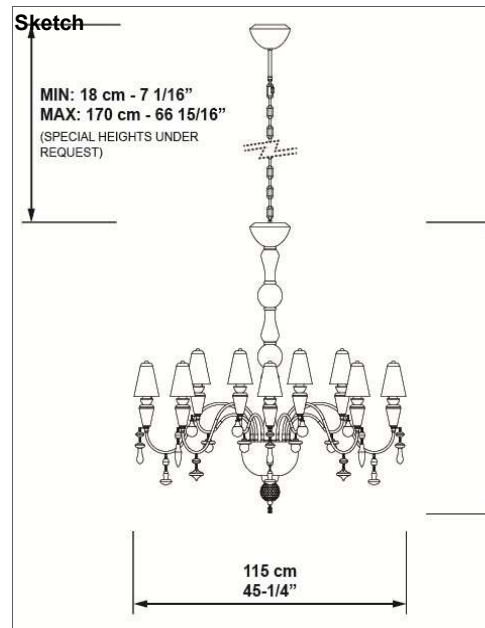

Technical data sheet

CE: Ref 01023858 - UPC/EAN 737859238581
UK: Ref 01023858 - UPC/EAN 737859238581
US: Ref 01023859 - UPC/EAN 737859238581
JP: Ref 01023860 - UPC/EAN 737859238581

Description:

Ivy&Seed - Chandelier 16 lights, Medium. Plane. Spices
Ivy&Seed - Chandelier 16 luces. Medio. Plano. Especies

Collection:

IVY & SEED

Mounting:

Chandelier

Environment:

Inspired in nature's plant motifs: plants, seeds, bulbs, leaves and petals, interpreted with played by round, organic and geometric shapes. The graphics of the collection gives us as a result a number of items with a synthetic, feminine, shapely, edgeless

Installation and assembly:

Follow instructions of the installation guide

Electrical characteristics:

Max. Power: 16 X 9W
Tension: CE-UK: 220/240VAC US-JP: 100/125VAC
Frequency: 50/60Hz
Dimmer not included / LED bulb non dimmable

Bulb

Bulb not included **Bulb reference** 01089434
CE: 16 x E14 Led vela dimerizable 4W
US: 16 x E12 Dimmable candle Led 4W

Physical characteristics:

1 Box / 39,684 x 100 x 100 cm / 0,397 m3
1 Box / 15 1/2 x 39 1/4 x 39 1/4 inches / 23879 in3
Gross weight 145 Kg. / Net weight 17,7 Kg.

LLADRÓ
SPAIN I & S - Chand.

Esta luminaria es compatible con bombillas de clases energéticas:

A++
A+
A
B
C
D
E

874/2012