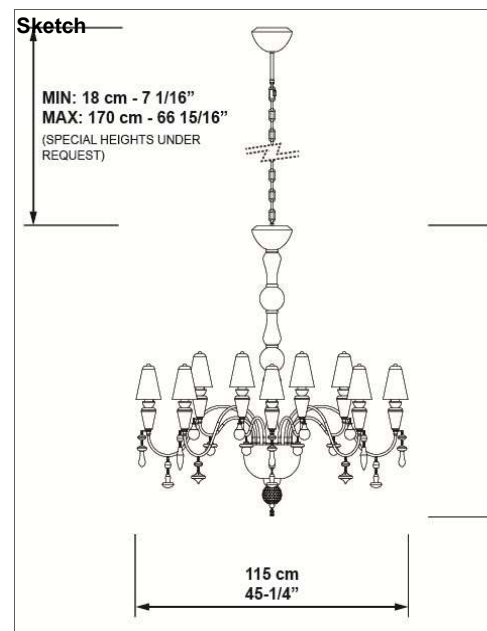

Technical data sheet

CE: Ref 01023855 - UPC/EAN 737859238550
UK: Ref 01023855 - UPC/EAN 737859238550
US: Ref 01023856 - UPC/EAN 737859238550
JP: Ref 01023857 - UPC/EAN 737859238550

Description:

Ivy&Seed - Chandelier 16 lights, Medium. Plane. White-gold
Ivy&Seed - Chandelier 16 luces. Medio. Plano. Blanco-oro

Collection:

IVY & SEED

Mounting:

Chandelier

Environment:

Inspired in nature's plant motifs: plants, seeds, bulbs, leaves and petals, interpreted with played by round, organic and geometric shapes. The graphics of the collection gives us as a result a number of items with a synthetic, feminine, shapely, edgeless

Installation and assembly:

Follow instructions of the installation guide

Electrical characteristics:

Max. Power: 16 X 9W
Tension: CE-UK: 220/240VAC US-JP: 100/125VAC
Frequency: 50/60Hz
Dimmer not included / LED bulb non dimmable

Bulb

Bulb not included **Bulb reference** 01089434
CE: 16 x E14 Led vela dimerizable 4W
US: 16 x E12 Dimmable candle Led 4W

Physical characteristics:

1 Box / 39,684 x 100 x 100 cm / 0,397 m3
1 Box / 15 1/2 x 39 1/4 x 39 1/4 inches / 23879 in3
Gross weight 27,5 Kg. / Net weight 17,7 Kg.

LLADRÓ
SPAIN I & S - Chand.

Esta luminaria es compatible con bombillas de clases energéticas:

A++
A+
A
B
C
D
E

874/2012