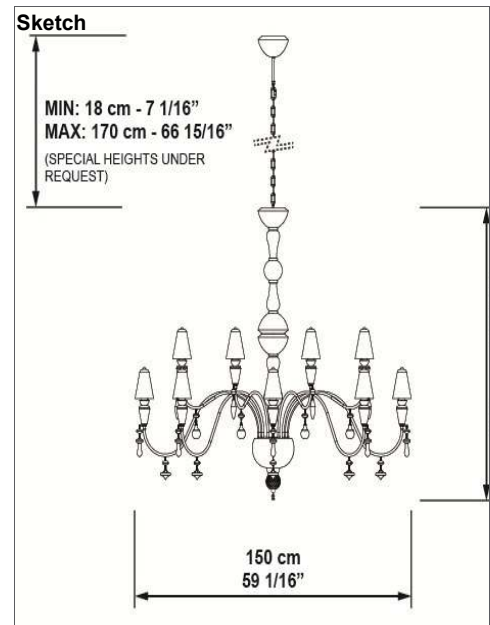

Technical data sheet

CE: Ref 01023882 - UPC/EAN 737859238826
UK: Ref 01023882 - UPC/EAN 737859238826
US: Ref 01023883 - UPC/EAN 737859238826
JP: Ref 01023884 - UPC/EAN 737859238826

Description:

Ivy&Seed - Chandelier 16 lights, Large. Plane. Ocean
Ivy&Seed - Chandelier 16 luces. Grande. Plano. Océano

Collection:

IVY & SEED

Mounting:

Chandelier

Environment:

Inspired in nature's plant motifs: plants, seeds, bulbs, leaves and petals, interpreted with played by round, organic and geometric shapes. The graphics of the collection gives us as a result a number of items with a synthetic, feminine, shapely, edgeless

Installation and assembly:

Follow instructions of the installation guide

Electrical characteristics:

Max. Power: 16 X 9W
Tension: CE-UK: 220/240VAC US-JP: 100/125VAC
Frequency: 50/60Hz
Dimmer not included / LED bulb non dimmable

Bulb

Bulb not included **Bulb reference** 01089434
CE: 16 x E14 Led vela dimerizable 4W
US: 16 x E12 Dimmable candle Led 4W

Physical characteristics:

1 Box / 52,492 x 100 x 100 cm / 0,525 m3
1 Box / 20 3/4 x 39 1/4 x 39 1/4 inches / 31967 in3
Gross weight 30,5 Kg. / Net weight 20,7 Kg.

LLADRÓ
SPAIN I & S - Chand.

Esta luminaria es compatible con bombillas de clases energéticas:

A++
A+
A
B
C
D
E

874/2012