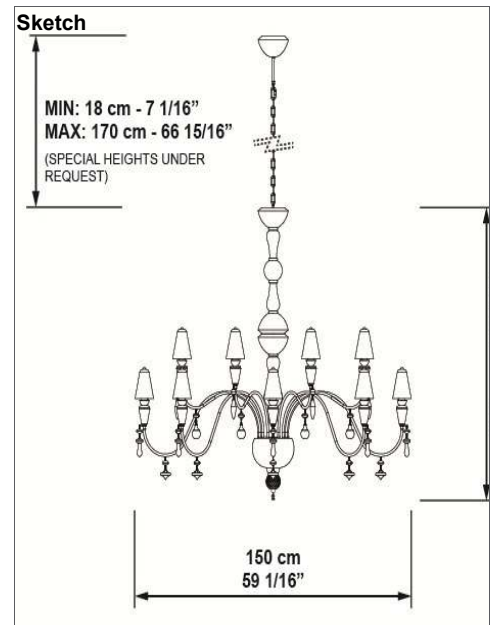

Technical data sheet

CE: Ref 01023879 - UPC/EAN 737859238796
UK: Ref 01023879 - UPC/EAN 737859238796
US: Ref 01023880 - UPC/EAN 737859238796
JP: Ref 01023881 - UPC/EAN 737859238796

Description:

Ivy&Seed - Chandelier 16 lights, Large. Plane. Red coral
Ivy&Seed - Chandelier 16 luces. Grande. Plano. Coral rojo

Collection:

IVY & SEED

Mounting:

Chandelier

Environment:

Inspired in nature's plant motifs: plants, seeds, bulbs, leaves and petals, interpreted with played by round, organic and geometric shapes. The graphics of the collection gives us as a result a number of items with a synthetic, feminine, shapely, edgeless

Installation and assembly:

Follow instructions of the installation guide

Electrical characteristics:

Max. Power: 16 X 9W
Tension: CE-UK: 220/240VAC US-JP: 100/125VAC
Frequency: 50/60Hz
Dimmer not included / LED bulb non dimmable

Bulb

Bulb not included **Bulb reference** 01089434
CE: 16 x E14 Led vela dimerizable 4W
US: 16 x E12 Dimmable candle Led 4W

Physical characteristics:

1 Box / 52,492 x 100 x 100 cm / 0,525 m3
1 Box / 20 3/4 x 39 1/4 x 39 1/4 inches / 31967 in3
Gross weight 30,5 Kg. / Net weight 20,7 Kg.

LLADRÓ
SPAIN I & S - Chand.

Esta luminaria es compatible con bombillas de clases energéticas:

A++
A+
A
B
C
D
E

874/2012