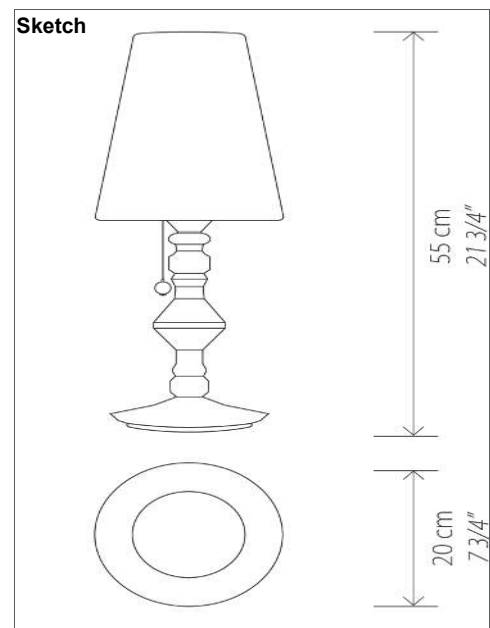

Technical data sheet

CE: Ref 01023320 - UPC/EAN 737859233203
UK: Ref 01023321 - UPC/EAN 737859233203
US: Ref 01023322 - UPC/EAN 737859233203
JP: Ref 01023323 - UPC/EAN 737859233203

Description:

Belle de Nuit - Table Lamp - gold
Belle de Nuit - Lámpara de sobremesa - oro

Collection:
Mounting:

BELLE DE NUIT
Table lamp

Environment:

Table lamp body in porcelain. Available in different finishes to match all decorative ambiances

Installation and assembly:

Follow instructions of the installation guide

Electrical characteristics:

Max. Power: 1 x 9W
Tension: CE-UK: 220/240VAC US-JP: 100/125VAC
Frequency: 50/60Hz
Dimmer not included

Bulb

Bulb not included **Bulb reference** 01089432
CE: 1 x E27 LED 6W (600 Lm)
US: 1 x E26 LED 6W (600 Lm)

Physical characteristics:

1 Box / 49,7 x 32,3 x 56,8 cm / 0,091 m3
1 Box / 19 1/2 x 12 3/4 x 22 1/4 inches / 5532 in3
Gross weight 3,3 kg. / Net weight 1,3 kg.

LIADRÓ BdN - T.lamp

Esta luminaria es compatible con bombillas de clases energéticas:

A++
A+
A
B
C
D
E

874/2012

Sketch