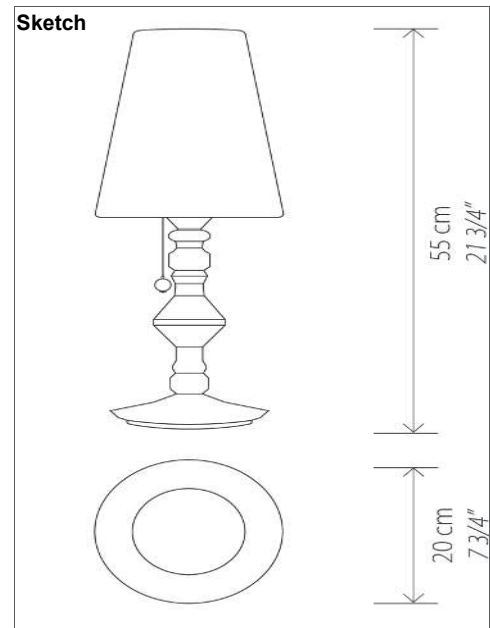

Technical data sheet

CE: Ref 01023300 - UPC/EAN 737859233005
UK: Ref 01023301 - UPC/EAN 737859233005
US: Ref 01023302 - UPC/EAN 737859233005
JP: Ref 01023303 - UPC/EAN 737859233005

Description:

Belle de Nuit - Table Lamp - multicolor
Belle de Nuit - Lámpara de sobremesa - multicolor

Collection:

BELLE DE NUIT

Mounting:

Table lamp

Environment:

Table lamp body in porcelain. Available in different finishes to match all decorative ambiances

Installation and assembly:

Follow instructions of the installation guide

Electrical characteristics:

Max. Power: 1 x 9W
Tension: CE-UK: 220/240VAC US-JP: 100/125VAC
Frequency: 50/60Hz
Dimmer not included

Bulb

Bulb not included **Bulb reference** 01089432
CE: 1 x E27 LED 6W (600 Lm)
US: 1 x E26 LED 6W (600 Lm)

Physical characteristics:

1 Box / 49,7 x 32,3 x 56,8 cm / 0,091 m3
1 Box / 19 1/2 x 12 3/4 x 22 1/4 inches / 5532 in3
Gross weight 3,3 kg. / Net weight 1,3 kg.

LIADRÓ BdN - T.lamp

Esta luminaria es compatible con bombillas de clases energéticas:

A++
A+
A
B
C
D
E

874/2012

Sketch