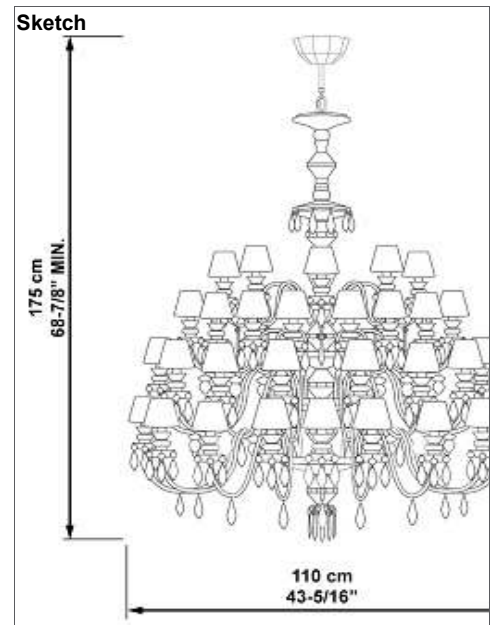

Technical data sheet

CE: Ref 01023783 - UPC/EAN 737859237836
UK: Ref 01023783 - UPC/EAN 737859237836
US: Ref 01023784 - UPC/EAN 737859237836
JP: Ref 01023785 - UPC/EAN 737859237836

Description:

Belle de Nuit - Chandelier 56 lights. Multicolor
Belle de Nuit - Chandelier 56 luces. Multicolor

Collection:
Mounting:

BELLE DE NUIT
Chandelier

Environment:

Belle de Nuit is a special plant. During the night, its petals seem to reflect the moonlight, and take on the magical property of glowing in the dark. The flower opens in the evening which is why it is also known in English as the four o'clock flower. It

Installation and assembly:

Follow instructions of the installation guide

Electrical characteristics:

Max. Power: 56 x 9W
Tension: CE-UK: 220/240VAC US-JP: 100/125VAC
Frequency: 50/60Hz
Dimmer not included / LED bulb non dimmable

Bulb

Bulb not included **Bulb reference** 01089435
CE: 56 x E14 Led 4W 220V (105Lm/W)
US: 56 x E12 Led 4W 220V (105Lm/W)

Physical characteristics:

1 Box / 158 x 128 x 128 cm / 2,589 m3
1 Box / 62 1/4 x 50 1/2 x 50 1/2 inches / 158753 in3
Gross weight 200 Kg. / Net weight 48,7 Kg.

LIADRÓ® BdN - Chand.

Esta luminaria es compatible con bombillas de clases energéticas:

874/2012