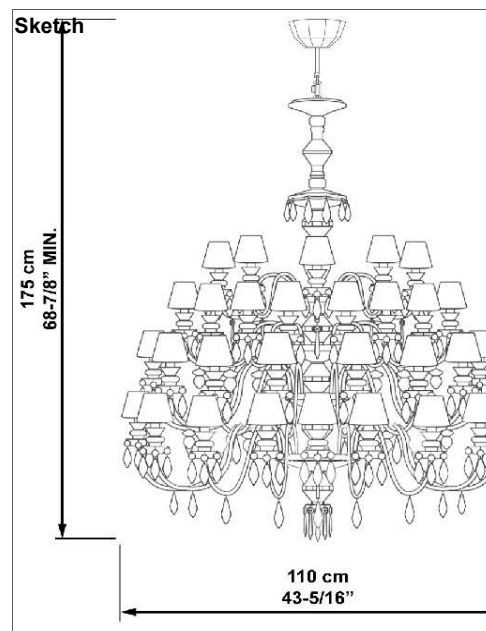

Technical data sheet

CE: Ref 01023789 - UPC/EAN 737859237898
UK: Ref 01023789 - UPC/EAN 737859237898
US: Ref 01023790 - UPC/EAN 737859237898
JP: Ref 01023791 - UPC/EAN 737859237898

Description:

Belle de Nuit - Chandelier 56 lights. Absolute black
Belle de Nuit - Chandelier 56 luces. Negro absoluto

Collection:
Mounting:

BELLE DE NUIT
Chandelier

Environment:

Belle de Nuit is a special plant. During the night, its petals seem to reflect the moonlight, and take on the magical property of glowing in the dark. The flower opens in the evening which is why it is also known in English as the four o'clock flower. It

Installation and assembly:

Follow instructions of the installation guide

Electrical characteristics:

Max. Power: 56 x 9W
Tension: CE-UK: 220/240VAC US-JP: 100/125VAC
Frequency: 50/60Hz
Dimmer not included / LED bulb non dimmable

Bulb

Bulb not included **Bulb reference** 01089435
CE: 56 x E14 Led 4W 220V (105Lm/W)
US: 56 x E12 Led 4W 220V (105Lm/W)

Physical characteristics:

1 Box / 158 x 128 x 128 cm / 2,589 m3
1 Box / 62 1/4 x 50 1/2 x 50 1/2 inches / 158753 in3
Gross weight 200 Kg. / Net weight 48,7 Kg.

LIADRÓ BdN - Chand.

Esta luminaria es compatible con bombillas de clases energéticas:

874/2012