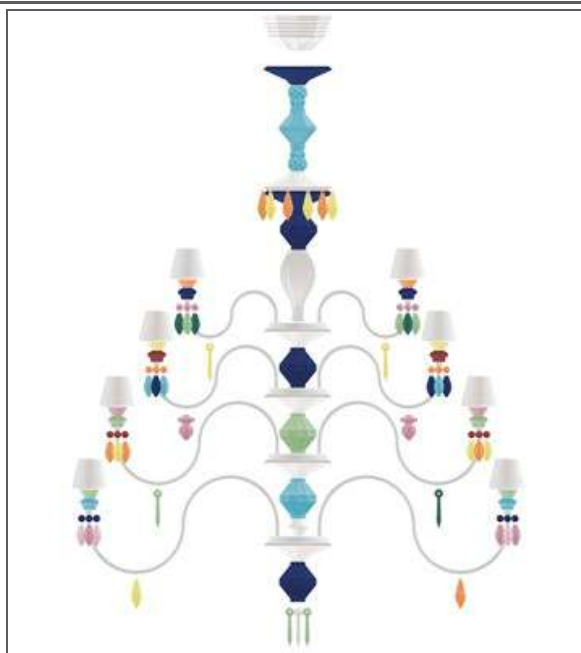

Technical data sheet

CE: Ref 01023783 - UPC/EAN 737859237836
UK: Ref 01023783 - UPC/EAN 737859237836
US: Ref 01023784 - UPC/EAN 737859237836
JP: Ref 01023785 - UPC/EAN 737859237836

Description:

Belle de Nuit - Chandelier 56 lights. Multicolor
Belle de Nuit - Chandelier 56 luces. Multicolor

Collection:
Mounting:

BELLE DE NUIT
Chandelier

Environment:

Belle de Nuit is a special plant. During the night, its petals seem to reflect the moonlight, and take on the magical property of glowing in the dark. The flower opens in the evening which is why it is also known in English as the four o'clock flower. It

Installation and assembly:

Follow instructions of the installation guide

Electrical characteristics:

Max. Power: 56 x 9W
Tension: CE-UK: 220/240VAC US-JP: 100/125VAC
Frequency: 50/60Hz
Dimmer not included / LED bulb non dimmable

Bulb

Bulb not included **Bulb reference** 01089435
CE: 56 x E14 Led 4W 220V (105Lm/W)
US: 56 x E12 Led 4W 220V (105Lm/W)

Physical characteristics:

1 Box / 158 x 128 x 128 cm / 2,589 m3
1 Box / 62 1/4 x 50 1/2 x 50 1/2 inches / 158753 in3
Gross weight 200 Kg. / Net weight 48,7 Kg.

LIADRÓ® BdN - Chand.

Esta luminaria es compatible con bombillas de clases energéticas:

874/2012