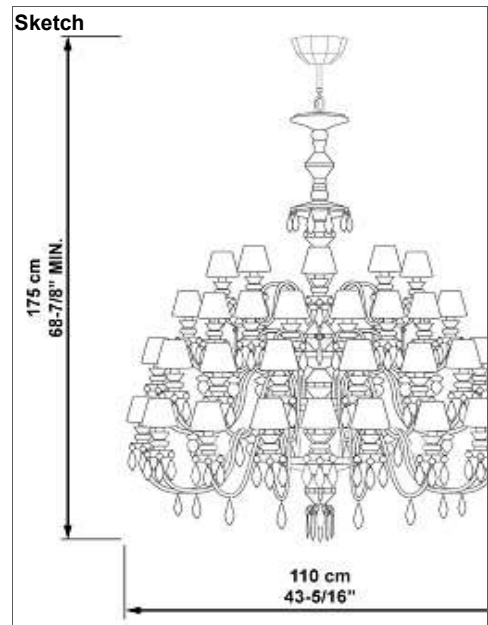

Technical data sheet

CE: Ref 01023774 - UPC/EAN 737859237744
UK: Ref 01023774 - UPC/EAN 737859237744
US: Ref 01023775 - UPC/EAN 737859237744
JP: Ref 01023776 - UPC/EAN 737859237744

Description:

Belle de Nuit - Chandelier 56 lights - green
Belle de Nuit - Chandelier 56 luces - verde

Collection:
Mounting:

BELLE DE NUIT
Chandelier

Environment:

Belle de Nuit is a special plant. During the night, its petals seem to reflect the moonlight, and take on the magical property of glowing in the dark. The flower opens in the evening which is why it is also known in English as the four o'clock flower. It

Installation and assembly:

Follow instructions of the installation guide

Electrical characteristics:

Max. Power: 56 x 18W
Tension: CE-UK: 220/240VAC US-JP: 100/125VAC
Frequency: 50/60Hz
Dimmer not included / LED bulb non dimmable

Bulb

Bulb not included **Bulb reference** 01089435
CE: 56 x E14 Led 4W 220V (105Lm/W)
US: 56 x E12 Led 4W 220V (105Lm/W)

Physical characteristics:

1 Box / 158 x 128 x 128 cm / 2,589 m3
1 Box / 62 1/4 x 50 1/2 x 50 1/2 inches / 158753 in3
Gross weight 200 Kg. / Net weight 48,7 Kg.

LIADRÓ® BdN - Chand.

Esta luminaria es compatible con bombillas de clases energéticas:

874/2012