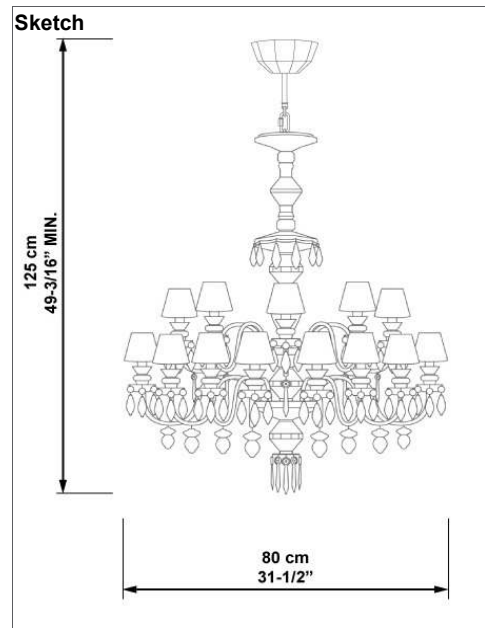

Technical data sheet

CE: Ref 01023214 - UPC/EAN 737859232145
UK: Ref 01023214 - UPC/EAN 737859232145
US: Ref 01023215 - UPC/EAN 737859232145
JP: Ref 01023216 - UPC/EAN 737859232145

Description:

Belle de Nuit - Chandelier 24 lights - black
Belle de Nuit - Chandelier 24 luces - negro

Collection:
Mounting:

BELLE DE NUIT
Chandelier

Environment:

Chandelier entirely made of porcelain. Made in different finishes to match all decorative ambiances. Not very heavy to simplify its installation. Bespoke measures available under request.

Installation and assembly:

Follow instructions of the installation guide

Electrical characteristics:

Max. Power: 24 x 9W (216W)
Tension: CE-UK: 220/240VAC US-JP: 100/125VAC
Frequency: 50/60Hz
Dimmer not included / LED bulb non dimmable

Bulb

Bulb not included **Bulb reference** 01089407
CE: 24 x E14 Led 4W 220V (105Lm/W)
US: 24 x E12 Led 4W 110V (105Lm/W)

Physical characteristics:

1 Box / 151,814 x 100 x 100 cm / 1,518 m3
1 Box / 59 3/4 x 39 1/4 x 39 1/4 inches / 92049 in3
Gross weight 44,1 kg. / Net weight 21,2 kg.

LIADRÓ® BdN - Chand.

Esta luminaria es compatible con bombillas de clases energéticas:

874/2012