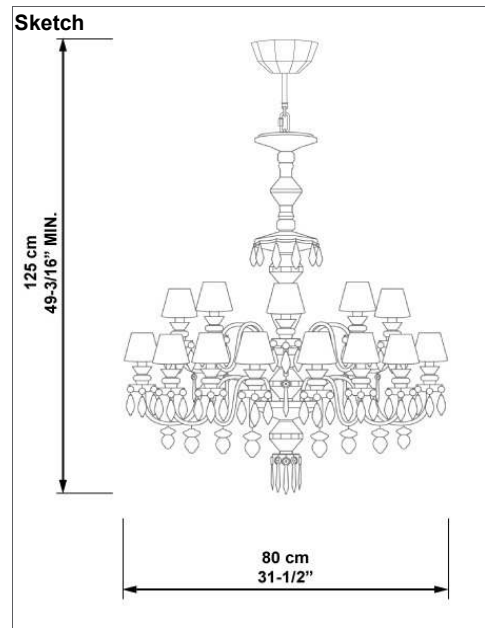

Technical data sheet

CE: Ref 01023294 - UPC/EAN 737859232947
UK: Ref 01023294 - UPC/EAN 737859232947
US: Ref 01023295 - UPC/EAN 737859232947
JP: Ref 01023296 - UPC/EAN 737859232947

Description:

Belle de Nuit - Chandelier 24 lights - multicolor
Belle de Nuit - Chandelier 24 luces - multicolor

Collection:
Mounting:

BELLE DE NUIT
Chandelier

Environment:

Chandelier entirely made of porcelain. Made in different finishes to match all decorative ambiances. Not very heavy to simplify its installation. Bespoke measures available under request.

Installation and assembly:

Follow instructions of the installation guide

Electrical characteristics:

Max. Power: 24 x 9W (216W)
Tension: CE-UK: 220/240VAC US-JP: 100/125VAC
Frequency: 50/60Hz
Dimmer not included / LED bulb non dimmable

Bulb

Bulb not included **Bulb reference** 01089407
CE: 24 x E14 Led 4W 220V (105Lm/W)
US: 24 x E12 Led 4W 110V (105Lm/W)

Physical characteristics:

1 Box / 135 x 105 x 105 cm / 1,488 m3
1 Box / 53 1/4 x 41 1/4 x 41 1/4 inches / 90608 in3
Gross weight 44,1 kg. / Net weight 21,2 kg.

LIADRÓ® BdN - Chand.

Esta luminaria es compatible con bombillas de clases energéticas:

874/2012