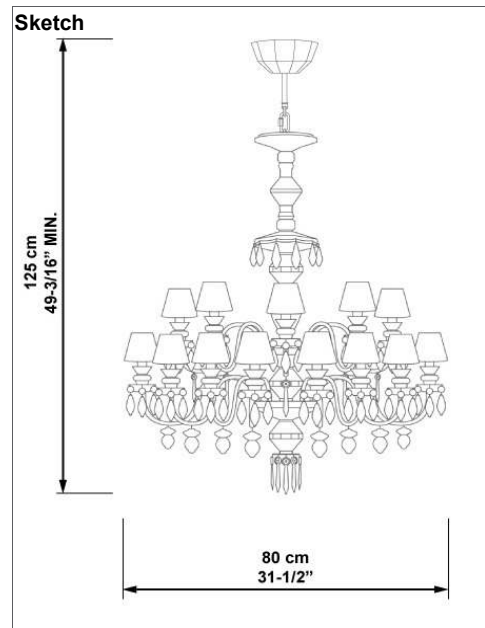

Technical data sheet

CE: Ref 01023234 - UPC/EAN 737859232343
UK: Ref 01023234 - UPC/EAN 737859232343
US: Ref 01023235 - UPC/EAN 737859232343
JP: Ref 01023236 - UPC/EAN 737859232343

Description:

Belle de Nuit -Chandelier 24 lights - green
Belle de Nuit - Chandelier 24 luces - verde

Collection:

BELLE DE NUIT

Mounting:

Chandelier

Environment:

Chandelier entirely made of porcelain. Made in different finishes to match all decorative ambiances. Not very heavy to simplify its installation. Bespoke measures available under request.

Installation and assembly:

Follow instructions of the installation guide

Electrical characteristics:

Max. Power: 24 x 9W (216W)
Tension: CE-UK: 220/240VAC US-JP: 100/125VAC
Frequency: 50/60Hz
Dimmer not included / LED bulb non dimmable

Bulb

Bulb not included **Bulb reference** 1089407
CE: 24 x E14 Led 4W 220V (105Lm/W)
US: 24 x E12 Led 4W 110V (105Lm/W)

Physical characteristics:

1 Box / 135 x 105 x 105 cm / 1,488 m3
1 Box / 53 1/4 x 41 1/4 x 41 1/4 inches / 90608 in3
Gross weight 44,1 kg. / Net weight 21,2 kg.

LIADRÓ BdN - Chand.

Esta luminaria es compatible con bombillas de clases energéticas:

874/2012