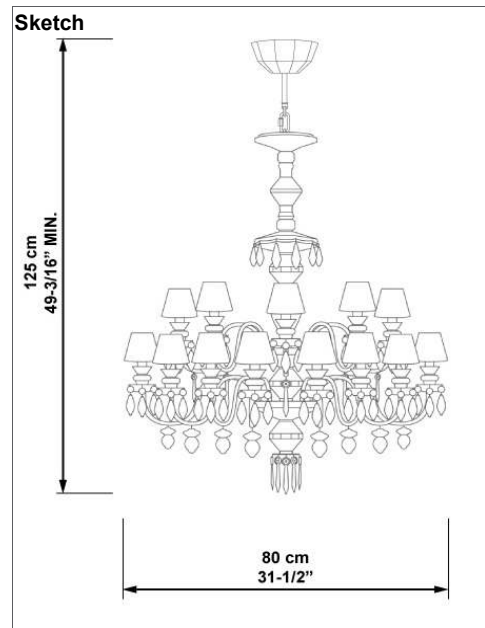

Technical data sheet

CE: Ref 01023194 - UPC/EAN 737859231940
UK: Ref 01023194 - UPC/EAN 737859231940
US: Ref 01023195 - UPC/EAN 737859231940
JP: Ref 01023196 - UPC/EAN 737859231940

Description:

Belle de Nuit - Chandelier 24 lights - white
Belle de Nuit - Chandelier 24 luces - blanco

Collection:
Mounting:

BELLE DE NUIT
Chandelier

Environment:

Chandelier entirely made in porcelain. Made in different finishes to be able to match all decorative ambiances. Not very heavy to make more easy its installation. Bespoke measures under request.

Installation and assembly:

Follow instructions of the installation guide

Electrical characteristics:

Max. Power: 24 x 9W (216W)
Tension: CE-UK: 220/240VAC US-JP: 100/125VAC
Frequency: 50/60Hz
Dimmer not included / LED bulb non dimmable

Bulb

Bulb not included **Bulb reference** 01089407
CE: 24 x E14 Led 4W 220V (105Lm/W)
US: 24 x E12 Led 4W 110V (105Lm/W)

Physical characteristics:

1 Box / 135 x 105 x 105 cm / 1,488 m3
1 Box / 53 1/4 x 41 1/4 x 41 1/4 inches / 90608 in3
Gross weight 44,1 kg. / Net weight 21,2 kg.

LIADRÓ® BdN - Chand.

Esta luminaria es compatible con bombillas de clases energéticas:

874/2012