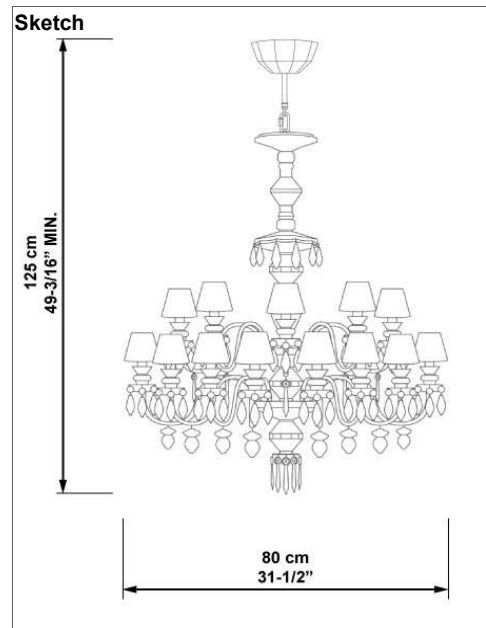

Technical data sheet

CE: Ref 01023274 - UPC/EAN 737859232749
UK: Ref 01023274 - UPC/EAN 737859232749
US: Ref 01023275 - UPC/EAN 737859232749
JP: Ref 01023276 - UPC/EAN 737859232749

Description:

Belle de Nuit - Chandelier 24 lights - pink
Belle de Nuit - Chandelier 24 luces - rosa

Collection:
Mounting:

BELLE DE NUIT
Chandelier

Environment:

Chandelier entirely made of porcelain. Made in different finishes to match all decorative ambiances. Not very heavy to simplify its installation. Bespoke measures available under request.

Installation and assembly:

Follow instructions of the installation guide

Electrical characteristics:

Max. Power: 24 x 9W (216W)
Tension: CE-UK: 220/240VAC US-JP: 100/125VAC
Frequency: 50/60Hz
Dimmer not included / LED bulb non dimmable

Bulb

Bulb not included **Bulb reference** 01089407
CE: 24 x E14 Led 4W 220V (105Lm/W)
US: 24 x E12 Led 4W 110V (105Lm/W)

Physical characteristics:

1 Box / 135 x 105 x 105 cm / 1,488 m3
1 Box / 53 1/4 x 41 1/4 x 41 1/4 inches / 90608 in3
Gross weight 44,1 kg. / Net weight 21,2 kg.

LIADRÓ® BdN - Chand.

Esta luminaria es compatible con bombillas de clases energéticas:

874/2012