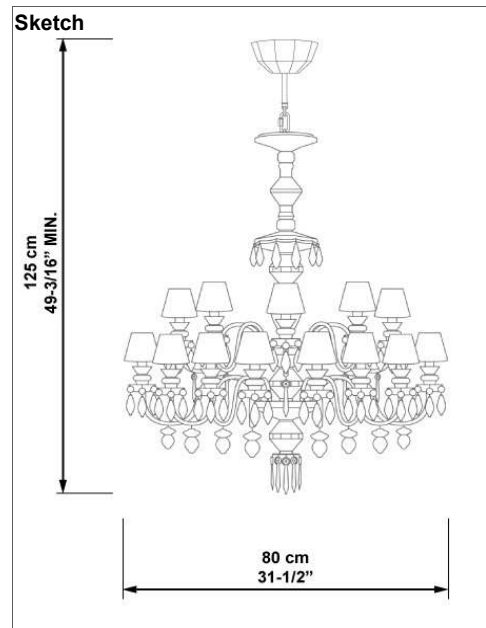

Technical data sheet

CE: Ref 01023314 - UPC/EAN 737859233142
UK: Ref 01023314 - UPC/EAN 737859233142
US: Ref 01023315 - UPC/EAN 737859233142
JP: Ref 01023316 - UPC/EAN 737859233142

Description:

Belle de Nuit - Chandelier 24 lights - gold
Belle de Nuit - Chandelier 24 luces - oro

Collection:
Mounting:

BELLE DE NUIT
Chandelier

Environment:

Chandelier entirely made of porcelain. Made in different finishes to match all decorative ambiances. Not very heavy to simplify its installation. Bespoke measures available under request.

Installation and assembly:

Follow instructions of the installation guide

Electrical characteristics:

Max. Power: 24 x 9W (216W)
Tension: CE-UK: 220/240VAC US-JP: 100/125VAC
Frequency: 50/60Hz
Dimmer not included / LED bulb non dimmable

Bulb

Bulb not included **Bulb reference** 01089407
CE: 24 x E14 Led 4W 220V (105Lm/W)
US: 24 x E12 Led 4W 110V (105Lm/W)

Physical characteristics:

1 Box / 135 x 105 x 105 cm / 1,488 m3
1 Box / 53 1/4 x 41 1/4 x 41 1/4 inches / 90608 in3
Gross weight 44,1 kg. / Net weight 21,2 kg.

LIADRÓ® BdN - Chand.

Esta luminaria es compatible con bombillas de clases energéticas:

874/2012