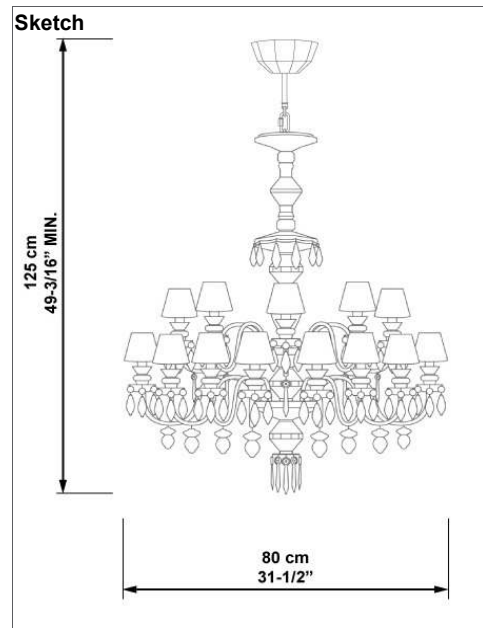

Technical data sheet

CE: Ref 01023254 - UPC/EAN 737859232541
UK: Ref 01023254 - UPC/EAN 737859232541
US: Ref 01023255 - UPC/EAN 737859232541
JP: Ref 01023256 - UPC/EAN 737859232541

Description:

Belle de Nuit -Chandelier 24 lights - blue
Belle de Nuit - Chandelier 24 luces - azul

Collection:
Mounting:

BELLE DE NUIT
Chandelier

Environment:

Chandelier entirely made of porcelain. Made in different finishes to match all decorative ambiances. Not very heavy to simplify its installation. Bespoke measures available under request.

Installation and assembly:

Follow instructions of the installation guide

Electrical characteristics:

Max. Power: 24 x 9W (216W)
Tension: CE-UK: 220/240VAC US-JP: 100/125VAC
Frequency: 50/60Hz
Dimmer not included / LED bulb non dimmable

Bulb

Bulb not included **Bulb reference** 1089407
CE: 24 x E14 Led 4W 220V (105Lm/W)
US: 24 x E12 Led 4W 110V (105Lm/W)

Physical characteristics:

1 Box / 135 x 105 x 105 cm / 1,488 m3
1 Box / 53 1/4 x 41 1/4 x 41 1/4 inches / 90608 in3
Gross weight 44,1 kg. / Net weight 21,2 kg.

LIADRÓ® BdN - Chand.

Esta luminaria es compatible con bombillas de clases energéticas:

874/2012