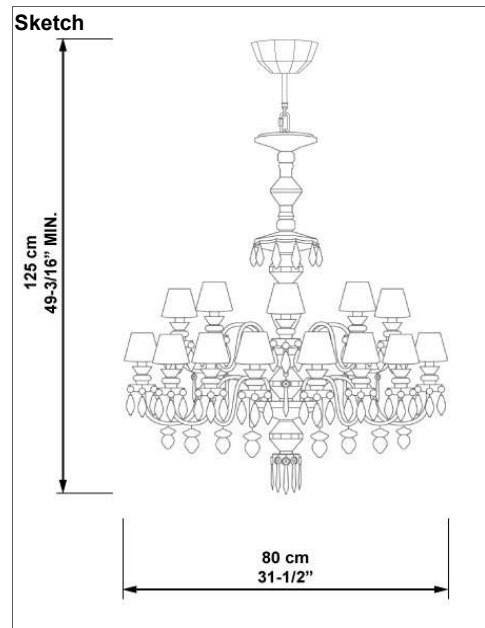

Technical data sheet

CE: Ref 01023749 - UPC/EAN 737859237492
UK: Ref 01023749 - UPC/EAN 737859237492
US: Ref 01023750 - UPC/EAN 737859237492
JP: Ref 01023751 - UPC/EAN 737859237492

Description:

Belle de Nuit - Chandelier 24 lights - absolute black
Belle de Nuit - Chandelier 24 luces - negro absoluto

Collection:
Mounting:

BELLE DE NUIT
Chandelier

Environment:

Chandelier entirely made of porcelain. Made in different finishes to match all decorative ambiances. Not very heavy to simplify its installation. Bespoke measures available under request.

Installation and assembly:

Follow instructions of the installation guide

Electrical characteristics:

Max. Power: 24 x 9W
Tension: CE-UK: 220/240VAC US-JP: 100/125VAC
Frequency: 50/60Hz
Dimmer not included / LED bulb non dimmable

Bulb

Bulb not included **Bulb reference** 01089407
CE: 24 x E14 Led 4W 220V (105Lm/W)
US: 24 x E12 Led 4W 220V (105Lm/W)

Physical characteristics:

1 Box / 135 x 105 x 105 cm / 1,488 m3
1 Box / 53 1/4 x 41 1/4 x 41 1/4 inches / 90608 in3
Gross weight 44,1 kg. / Net weight 21,2 kg.

LIADRÓ® BdN - Chand.

Esta luminaria es compatible con bombillas de clases energéticas:

874/2012