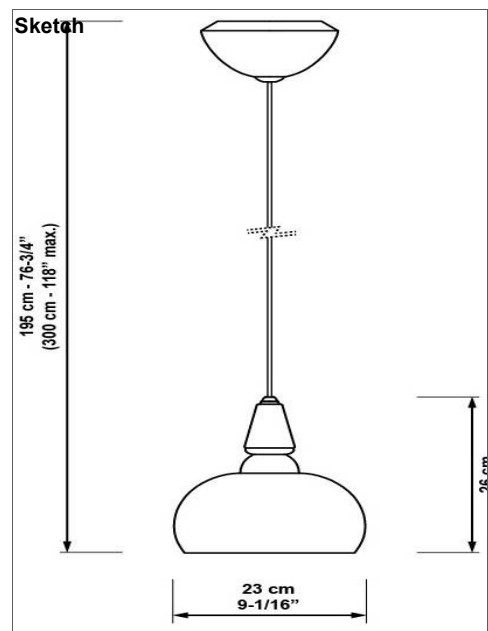

Technical data sheet

CE: Ref 01023897 - UPC/EAN 737859238970
UK: Ref 01023897 - UPC/EAN 737859238970
US: Ref 01023898 - UPC/EAN 737859238970
JP: Ref 01023899 - UPC/EAN 737859238970

Description:

Ivy&Seed - Single hanging lamp. Spices
Ivy&Seed - Lámpara colgante individual. Especies

Collection:

IVY & SEED

Mounting:

Hanging lamp

Environment:

Inspired in nature's plant motifs: plants, seeds, bulbs, leaves and petals, interpreted with played by round, organic and geometric shapes. The graphics of the collection gives us as a result a number of items with a synthetic, feminine, shapely, edgeless

Installation and assembly:

Follow instructions of the installation guide

Electrical characteristics:

Max. Power: 1 X 6W
Tension: CE-UK: 220/240VAC US-JP: 100/125VAC
Frequency: 50/60Hz
Dimmer not included / LED bulb non dimmable

Bulb

Bulb not included **Bulb reference** 01089432
CE: 1 x E27 LED 6W 800Lm
US: 1 x E26 LED 6W 800Lm

Physical characteristics:

1 Box / 42,7 x 41,3 x 41,8 cm / 0,074 m3
1 Box / 16 3/4 x 16 1/4 x 16 1/2 inches / 4491 in3
Gross weight 2,9 Kg. / Net weight 1,95 Kg.

LLADRÓ
SPAIN I & S - Pend.

Esta luminaria es compatible con bombillas de clases energéticas:

A++
A+
A
B
C
D
E

874/2012