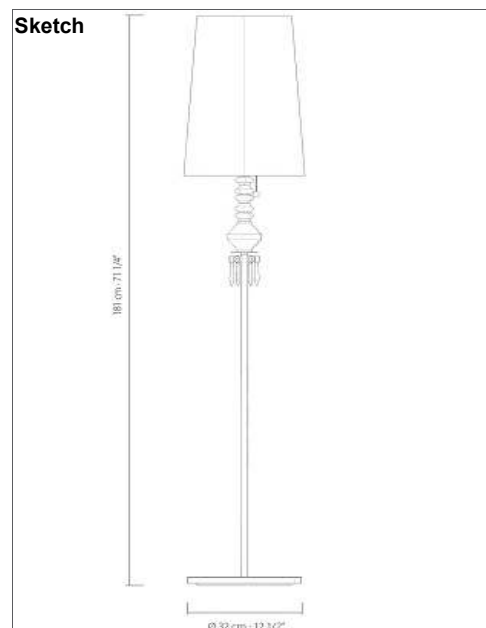

Technical data sheet

CE: Ref 01023420 - UPC/EAN 737859234200
UK: Ref 01023421 - UPC/EAN 737859234200
US: Ref 01023422 - UPC/EAN 737859234200
JP: Ref 01023423 - UPC/EAN 737859234200

Description:

Belle de Nuit - Floor Lamp I - pink
Belle de Nuit - Lámpara de pie I - rosa

Collection:

BELLE DE NUIT

Mounting:

Floor lamp

Environment:

Standing lamp body made of porcelain. Available in different finishes to match all decorative ambiances. This model fits well alone or in combination with other items from the same collection

Installation and assembly:

Follow instructions of the installation guide

Electrical characteristics:

Max. Power: 1 x 9W

Tension: CE-UK: 220/240VAC US-JP: 100/125VAC

Frequency: 50/60Hz

Bulb

Bulb not included

Bulb reference

CE: 1 x E27 LED 6W (600 Lm)

US: 1 x E26 LED 6W (600 Lm)

Physical characteristics:

1 Box / 35 x 33 x 193 cm / 0,223 m3
1 Box / 13 3/4 x 13 x 76 inches / 13585 in3
Gross weight 7,7 Kg. / Net weight 3,9 Kg.

Sketch