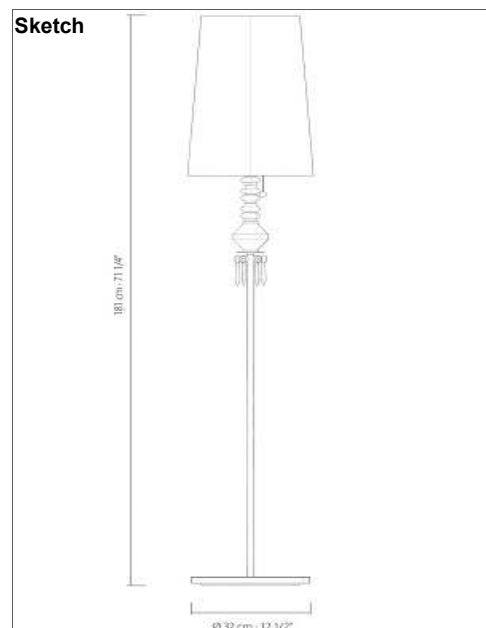

Technical data sheet

CE: Ref 01023437 - UPC/EAN 737859234378
UK: Ref 01023438 - UPC/EAN 737859234378
US: Ref 01023439 - UPC/EAN 737859234378
JP: Ref 01023440 - UPC/EAN 737859234378

Description:

Belle de Nuit - Floor Lamp I - multicolor
Belle de Nuit - Lámpara de pie I - multicolor

Collection:

BELLE DE NUIT

Mounting:

Floor lamp

Environment:

Standing lamp body made of porcelain. Available in different finishes to match all decorative ambiances. This model fits well alone or in combination with other items from the same collection

Installation and assembly:

Follow instructions of the installation guide

Electrical characteristics:

Max. Power: 1 x 9W

Tension: CE-UK: 220/240VAC US-JP: 100/125VAC

Frequency: 50/60Hz

Bulb

Bulb not included

Bulb reference

CE: 1 x E27 LED 6W (600 Lm)

US: 1 x E26 LED 6W (600 Lm)

Physical characteristics:

1 Box / 35 x 33 x 193 cm / 0,223 m3
1 Box / 13 3/4 x 13 x 76 inches / 13585 in3
Gross weight 7,7 Kg. / Net weight 3,9 Kg.

Sketch