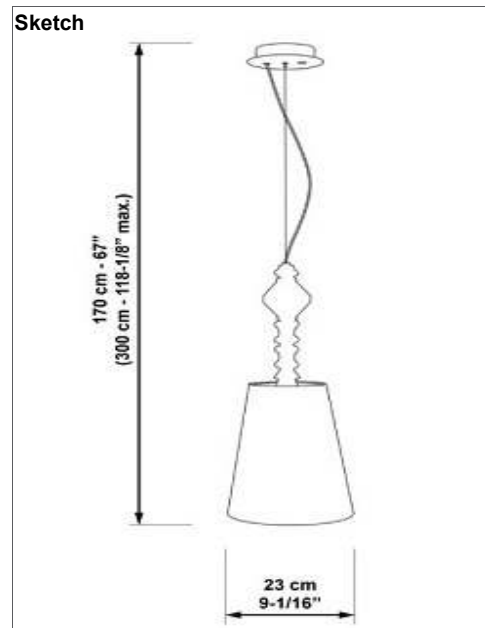

Technical data sheet

CE: Ref 01023448 - UPC/EAN 737859234484
UK: Ref 01023448 - UPC/EAN 737859234484
US: Ref 01023449 - UPC/EAN 737859234484
JP: Ref 01023450 - UPC/EAN 737859234484

Description:

Belle de Nuit - pendant lamp I - gold
Belle de Nuit - Lámpara de techo I - oro

Collection:
Mounting:

BELLE DE NUIT
Pendant

Environment:

Hanging lamp body made of porcelain. Available in different finishes to match all decorative ambiances. Easy to fix to ceiling system and capable of changing length during installation. This model fits well on a corner display but also on reception desks

Installation and assembly:

Follow instructions of the installation guide

Electrical characteristics:

Max. Power: 1 x 9W
Tension: CE-UK: 220/240VAC US-JP: 100/125VAC
Frequency: 50/60Hz
Dimmer not included

Bulb

Bulb not included **Bulb reference** 01089432
CE: 1 x E27 LED 6W (600 Lm)
US: 1 x E26 LED 6W (600 Lm)

Physical characteristics:

1 Box / 9,153 x 100 x 100 cm / 0,092 m3
1 Box / 3 1/2 x 39 1/4 x 39 1/4 inches / 5392 in3
Gross weight 3,3 Kg. / Net weight 1,2 Kg.

LIADRÓ BdN - Pend.

Esta luminaria es compatible con bombillas de clases energéticas:

A++
A+
A
B
C
D
E

874/2012