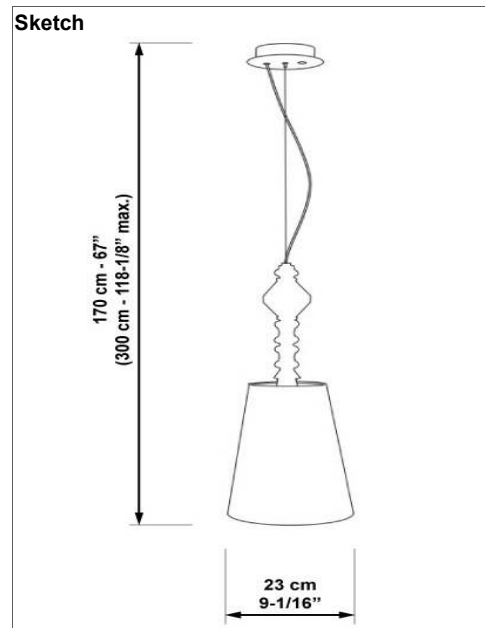

Technical data sheet

CE: Ref 01023397 - UPC/EAN 737859233975
UK: Ref 01023397 - UPC/EAN 737859233975
US: Ref 01023398 - UPC/EAN 737859233975
JP: Ref 01023399 - UPC/EAN 737859233975

Description:

Belle de Nuit - pendant lamp I - blue
Belle de Nuit - Lámpara de techo I - azul

Collection:
Mounting:

BELLE DE NUIT
Pendant

Environment:

Hanging lamp body made of porcelain. Available in different finishes to match all decorative ambiances. Easy to fix to ceiling system and capable of changing length during installation. This model fits well on a corner display but also on reception desks

Installation and assembly:

Follow instructions of the installation guide

Electrical characteristics:

Max. Power: 1 x 9W
Tension: CE-UK: 220/240VAC US-JP: 100/125VAC
Frequency: 50/60Hz
Dimmer not included

Bulb

Bulb not included **Bulb reference** 01089432
CE: 1 x E27 LED 6W (600 Lm)
US: 1 x E26 LED 6W (600 Lm)

Physical characteristics:

1 Box / 9,153 x 100 x 100 cm / 0,092 m3
1 Box / 3 1/2 x 39 1/4 x 39 1/4 inches / 5392 in3
Gross weight 3,3 Kg. / Net weight 1,2 Kg.

LIADRÓ BdN - Pend.

Esta luminaria es compatible con bombillas de clases energéticas:

A++
A+
A
B
C
D
E

874/2012