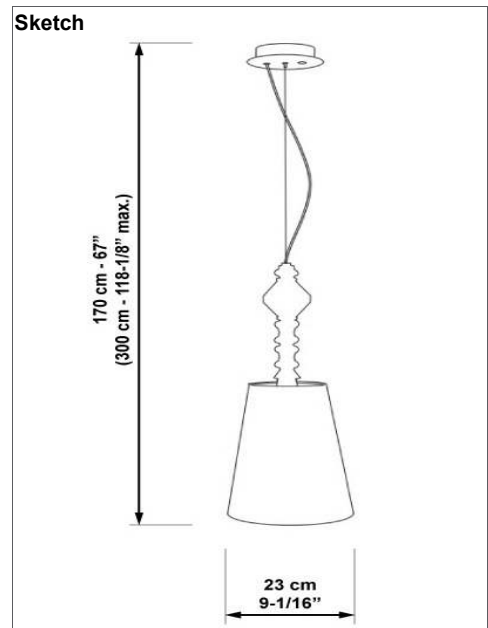

Technical data sheet

CE: Ref 01023380 - UPC/EAN 737859233807
UK: Ref 01023380 - UPC/EAN 737859233807
US: Ref 01023381 - UPC/EAN 737859233807
JP: Ref 01023382 - UPC/EAN 737859233807

Description:

Belle de Nuit - pendant lamp I - black
Belle de Nuit - Lámpara de techo I - negro

Collection:
Mounting:

BELLE DE NUIT
Pendant

Environment:

Hanging lamp body made of porcelain. Available in different finishes to match all decorative ambiances. Easy to fix to ceiling system and capable of changing length during installation. This model fits well on a corner display but also on reception desks

Installation and assembly:

Follow instructions of the installation guide

Electrical characteristics:

Max. Power: 1 x 9W
Tension: CE-UK: 220/240VAC US-JP: 100/125VAC
Frequency: 50/60Hz
Dimmer not included

Bulb

Bulb not included **Bulb reference** 01089432
CE: 1 x E27 LED 6W (600 Lm)
US: 1 x E26 LED 6W (600 Lm)

Physical characteristics:

1 Box / 9,153 x 100 x 100 cm / 0,092 m3
1 Box / 3 1/2 x 39 1/4 x 39 1/4 inches / 5392 in3
Gross weight 3,3 Kg. / Net weight 1,2 Kg.

LIADRÓ BdN - Pend.

Esta luminaria es compatible con bombillas de clases energéticas:

A++
A+
A
B
C
D
E

874/2012